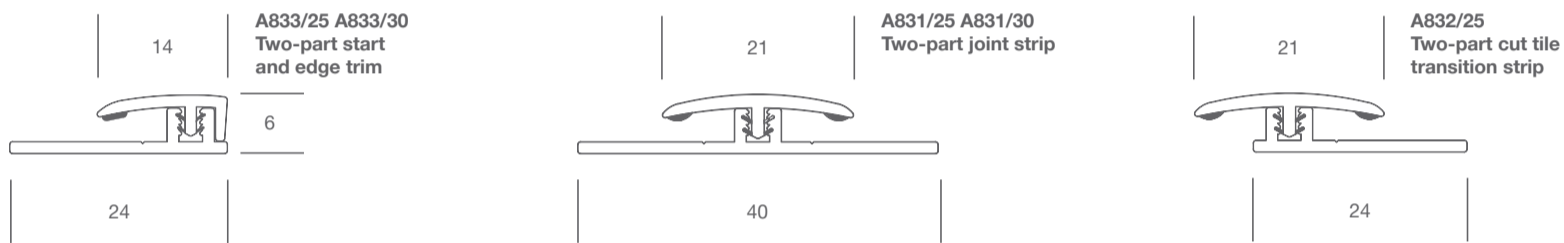

# Altro Whiterock™ accessories

A1 data sheet  
walls

September 2022

Note: Items shown are not to scale. All measurements in mm.

\*A833, A831, A832 are 6.05 in height when locked

**For further information or technical advice**  
**tel: 01462 707600**  
**email: [enquiries@altro.com](mailto:enquiries@altro.com) or [www.altro.com/uk](http://www.altro.com/uk)**