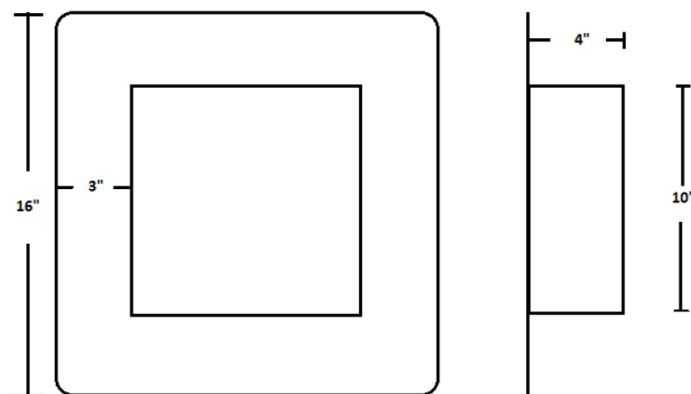

## Altro Whiterock™ Recessed Shelf A900

Now you can have an integrated shower insert to match Altro Whiterock panels. The factory formed hygienic insert can be welded directly into Altro Whiterock 2.5mm wall panels, offering a water-tight, rust-proof shelf for your shower toiletries.

### Dimensions

<b>Total Size</b>	16" x 16" (406mm x 406mm)
<b>Recessed Size</b>	10" x 10" (254mm x 254mm)
<b>Depth</b>	4" (102mm)
<b>Thickness</b>	0.09" (2.3mm)
<b>Weight</b>	2 lbs (0.9 kg)

Colors and ICC-ES Product Certification available on next page