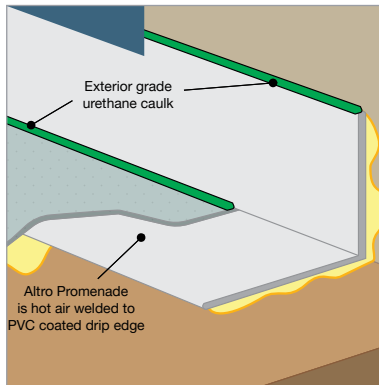

Cold Weld

SKU: CEGE_GREEN
Size: 51ml
Approx. coverage: 65 - 82 LF
Eco-friendly chem weld for smooth sheet.

Everlay underlayment

SKU: MEA1.2
Thickness: 1.2mm
Roll size: 6'7" x 163.5'
Approx. yd2/roll: 119.6 yd²
Approx. lbs/roll: 220lbs

Acoustic 1101 underlayment

SKU: ACOUSTIC36LM
 Thickness: 3.0mm
 Roll size: 3'9" x 118'
 Approx. yd2/roll: 49.5 yd2
 Approx. lbs/roll: 173lbs

FlashCove

SKU: FCSMT44 | FCSMT46
 Prefabricated, coved base with a bonded aluminum reinforcing backer.
 Small toe: 4" x 4" x 10'
 Large toe: 4" x 6" x 10'

Aluminum edge trim / cap strip

SKU: ALTWFO2
 Size: 9mm x 3mm x 30mm
 Used for 2mm - 2.5mm floors and walls.

Aluminum cap strip

SKU: ALTF03
 Size: 9mm x 5mm x 30mm
 Used for 3mm - 4mm floors.

Roof to wall flashing