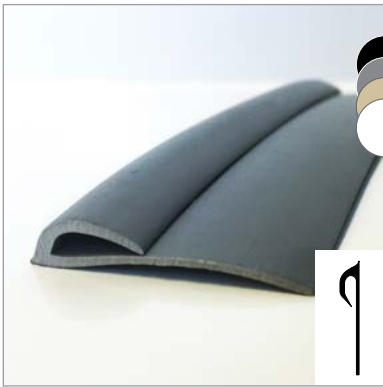

altro

Designed for possibilities.
Made for people.

System accessories for

Altro flooring

Items for a complete flooring installation with Altro flooring products.

Depicts colors available

C7 Cap strip

SKU: C7
 Size: 82"
 Available in: Black, White / Salt, Dove Gray, Barley, Pepper.

20mm mini cove former

SKU: CF20R
 Size: 6'7" x 0.75"
 For use with sheet flooring up to 2.5mm thick.

38mm cove former

SKU: CF38R
 Size: 6'7" x 1.5"
 For use with sheet flooring 2.5mm thick and above.

Cap strip - stainless steel