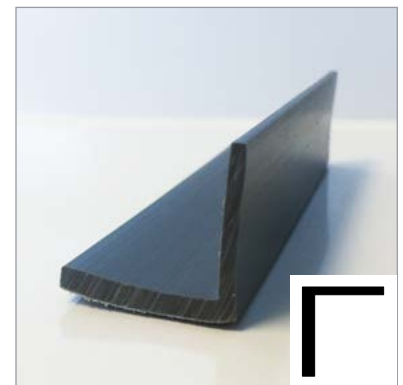

C11 Cap strip - Sheet to quarry

SKU: C11
 Size: 6'
 Used at the top of quarry tile when flash coving up existing covered quarry tiles.

C8 Captile strip

SKU: C8
 Size: 8'2"
 Available in White/Salt, Barley and Pepper.
 "H" transition cap w/8mm shelf for ceramic tiles on wall.

C4 Cap strip - H shape

SKU: C4
 Size: 6'
 Available in White/Salt, Barley and Pepper.
 Cap w/8mm shelf for PVC/FRP wall panels

Gully angle

SKU: GA25/35
 Length: 6'
 For use with Altro safety floors 2.0mm - 4.0mm thickness. Available in Black, Storm (Dark Gray), Fog (Light Gray), Russet (Quarry Red) and Tundra.

Joint cover strip - 50mm

SKU: QCJ50 | Gray - QCJ50/LIGHTGRAY

Thickness: 2.5mm | Size: 2" x 49'

Joint cover strips can be used over some expansion and construction joints and is heat welded to Altro safety floors.