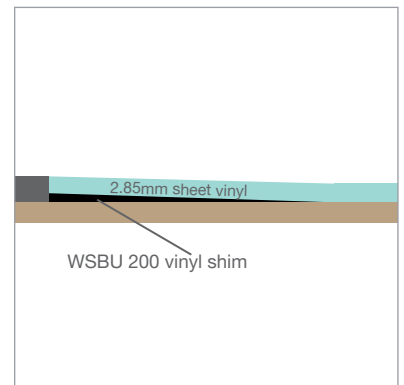

Visedge VR

SKU: VISEDGEVR

Size: 6'7"

Used for butting Altro safety floors to non-weldable products such as quarry tile, epoxy or concrete.

Stainless steel plate

SKU: SSPLATE

Gauge: 18ga | Size: 22" x 22"

Loose lay metal sheet designed to protect floor from oven heat.

Gulley edge with reducer

SKU: 20mm - GE25RE (2-2.5mm floors)

30mm - GE35RE (3-4mm floors)

Length: 6" | Size: 20mm and 30mm

Available in Black, Storm (Dark Gray), Fog (Light Gray), Russet (Quarry Red) and Tundra.

Rubber flooring adhesive tube

SKU: RFC29

Size: 29 oz. tube

Approx. coverage: Varies based on thickness of product / bead.

WSBU 200 vinyl shim

SKU: WSBU200

Vinyl shim use for transitioning smoothly between floors and walls or dissimilar flooring thickness when the transition is to be heat welded.