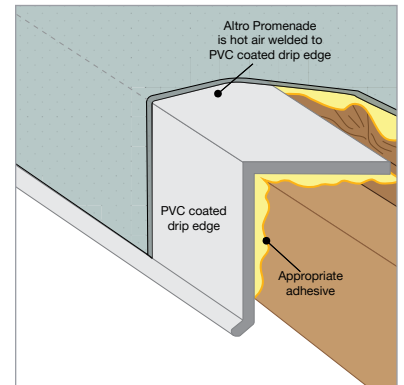

Aluminum edge trim / cap strip

SKU: ALTWFO2
 Size: 9mm x 3mm x 30mm
 Used for 2mm - 2.5mm floors and walls.

Aluminum cap strip

SKU: ALTF03
 Size: 9mm x 5mm x 30mm
 Used for 3mm - 4mm floors.

Roof to wall flashing

White - PRTEWHITE
 Tan - PRTETAN
 Gray - PRTEGRAY
 PVC coated roof to wall flashing for use with Altro Promenade.

Drip edge flashing

White - PDEWHITE
 Tan - PDETAN
 Gray - PDEGRAY
 PVC coated drip edge for use with Altro Promenade.