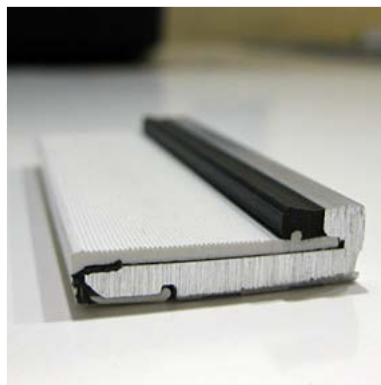

Joint cover strip - 75mm

SKU: QCJ75

Thickness: 2.5mm | Size: 3" x 49'

Joint cover strips can be used over some expansion and construction joints and is heat welded to Altro safety floors.

Shower transition trim

SKU: ASF WETTRIM/**

Size: 4.75" x 13'

Shower berm that prevents water egress from wet areas. Cream 01, Light Gray 03, Medium Gray 04 and Light Brown 02.

Visedge DS

SKU: VISEDGEDS

Size: 6'7"

Used for butting Altro safety floors to non-weldable products such as quarry tile, epoxy or concrete.

Visedge VR

SKU: VISEDGEVR

Size: 6'7"

Used for butting Altro safety floors to non-weldable products such as quarry tile, epoxy or concrete.

Stainless steel plate

SKU: SSPLATE

Gauge: 18ga | Size: 22" x 22"

Loose lay metal sheet designed to protect floor from oven heat.