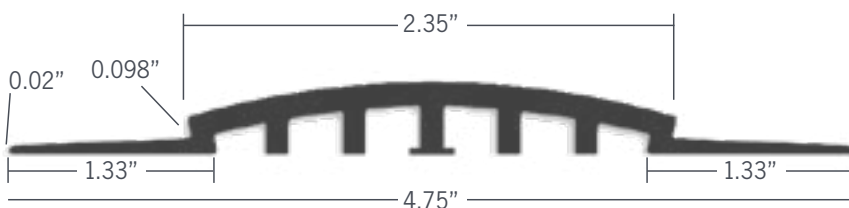

ADA compliant

The protruding height of our shower transition trim is .12" when installed. ADA guidelines permit up to .25" in a roll-in shower.

ADA compliant showers must be a minimum of 60" x 30". When installing this trim please include it just outside of these dimensions to maintain compliancy.

Color shown: Cream ASF WETTRIM/01

Photo shows Altro Walkway Bisque (left) and Altro Aquarius Curlew (right)

This vinyl transition trim is designed to seamlessly heat weld into the flooring of wetrooms and shower areas in order to minimize water spread. The material is safe and comfortable underfoot and allows easy roll-over wheelchair access.

The shower transition trim works best with 2mm vinyl flooring. It may also be used to create an unobtrusive water barrier in places like kitchens or dish washing areas.

Please refer to our Shower transition trim installation instructions to ensure proper heat welding, fit and waterproof sealing in your wetroom.

Altro recommends Altro Aquarius flooring in wet environments.

Length	13' | 4m
Overall width	4.75" | 12cm
Visible width (after install)	2.35" | 6cm
Overall height	.39" | 10mm
Protruding height (after install)	.12" | 3mm
Material composition	PVC