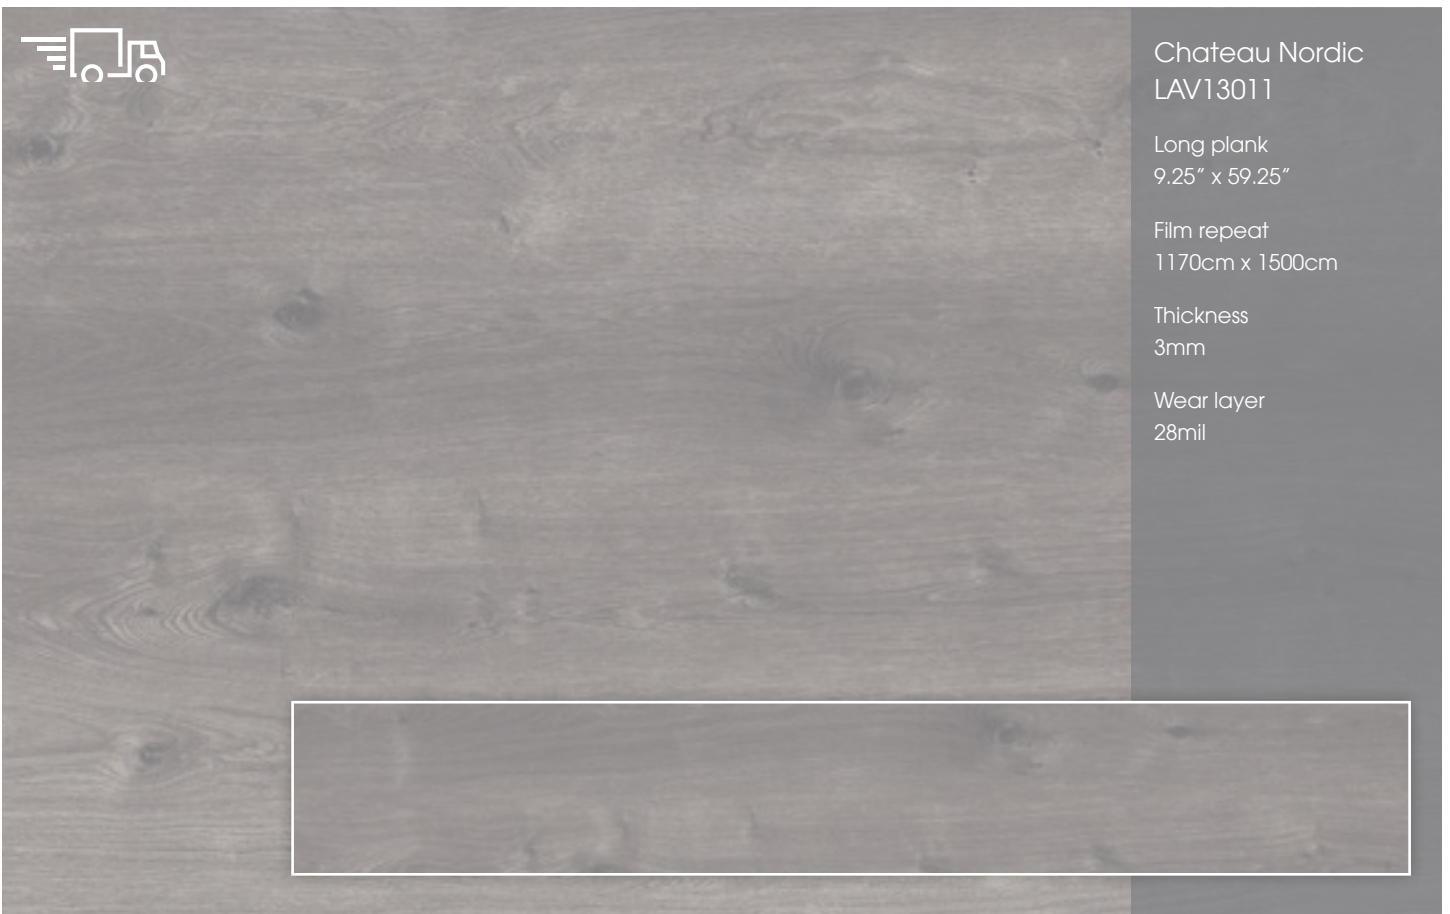

Chateau Nordic
LAV13011

Long plank
9.25" x 59.25"

Film repeat
1170cm x 1500cm

Thickness
3mm

Wear layer
28mil

Visuals are not to scale. They showcase more film print than our sample book pieces allow. Please order a sample piece for accuracy.