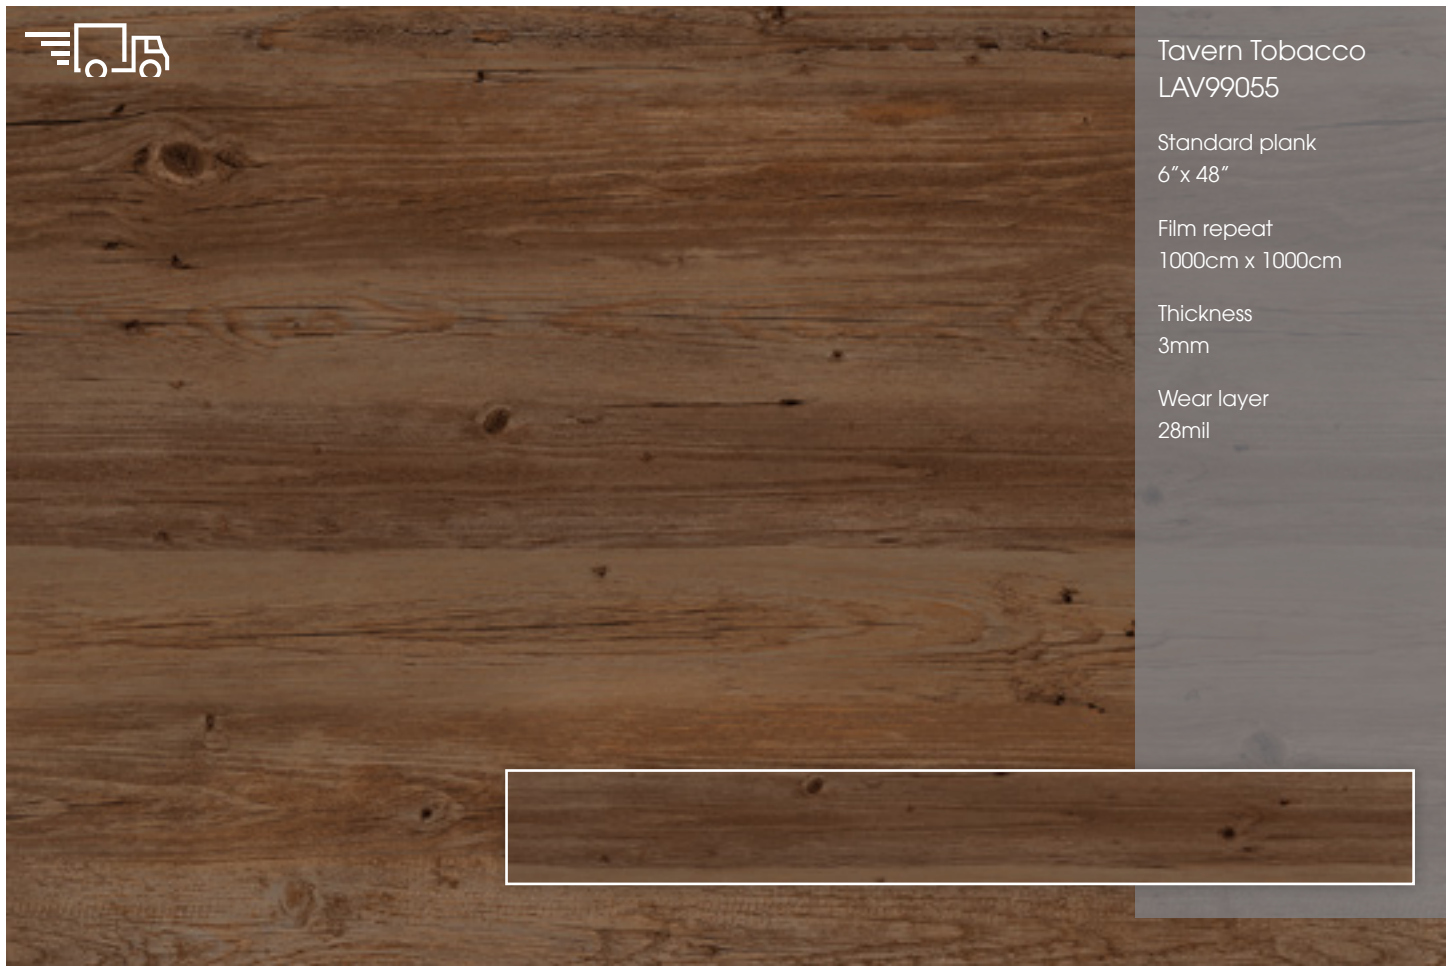

Blonde Oak
LAV14033

Standard plank
6" x 48"

Film repeat
1170cm x 1300cm

Thickness
3mm

Wear layer
28mil

Tavern Tobacco shown

These select colors up to 20,000 square feet will process and ship within 3 business days.