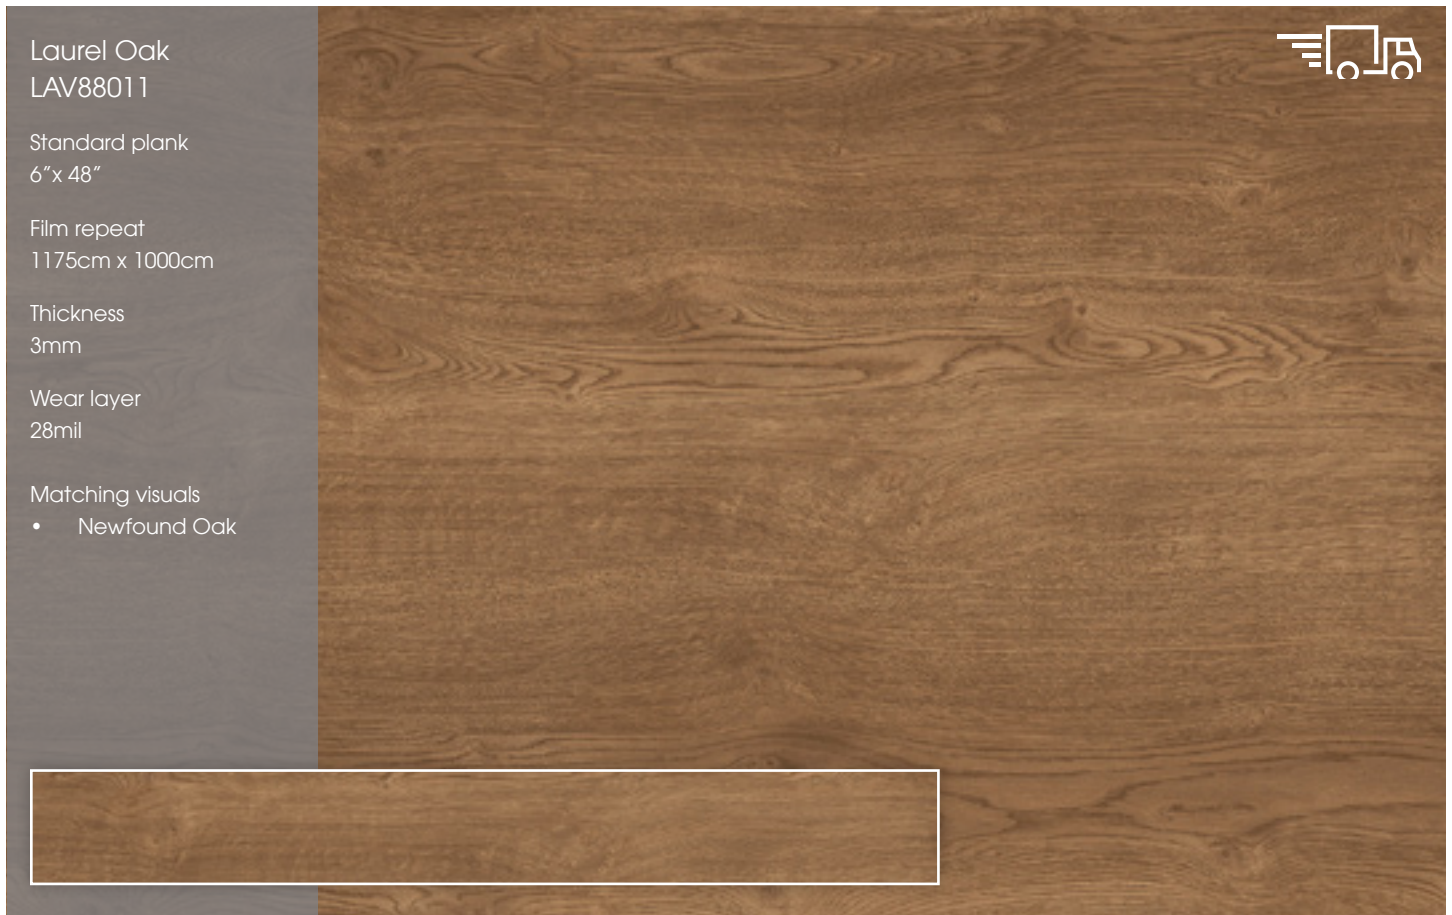

These select colors up to 20,000 square feet will process and ship within 3 business days.

Visuals are not to scale. They showcase more film print than our sample book pieces allow. Please order a sample piece for accuracy.