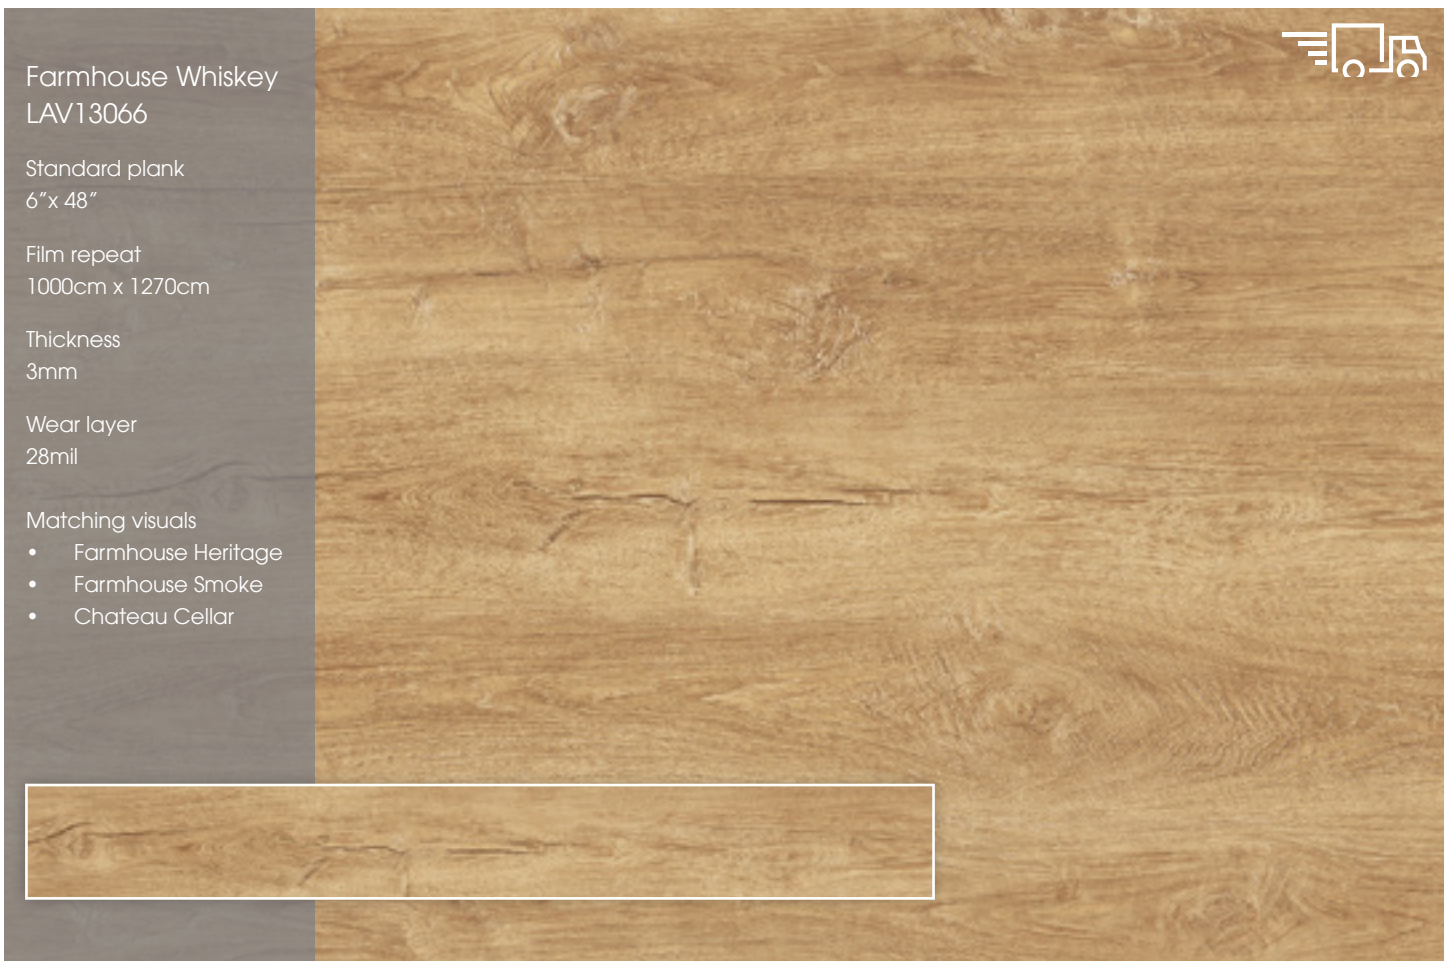

Farmhouse Whiskey shown

Visuals are not to scale. They showcase more film print than our sample book pieces allow. Please order a sample piece for accuracy.