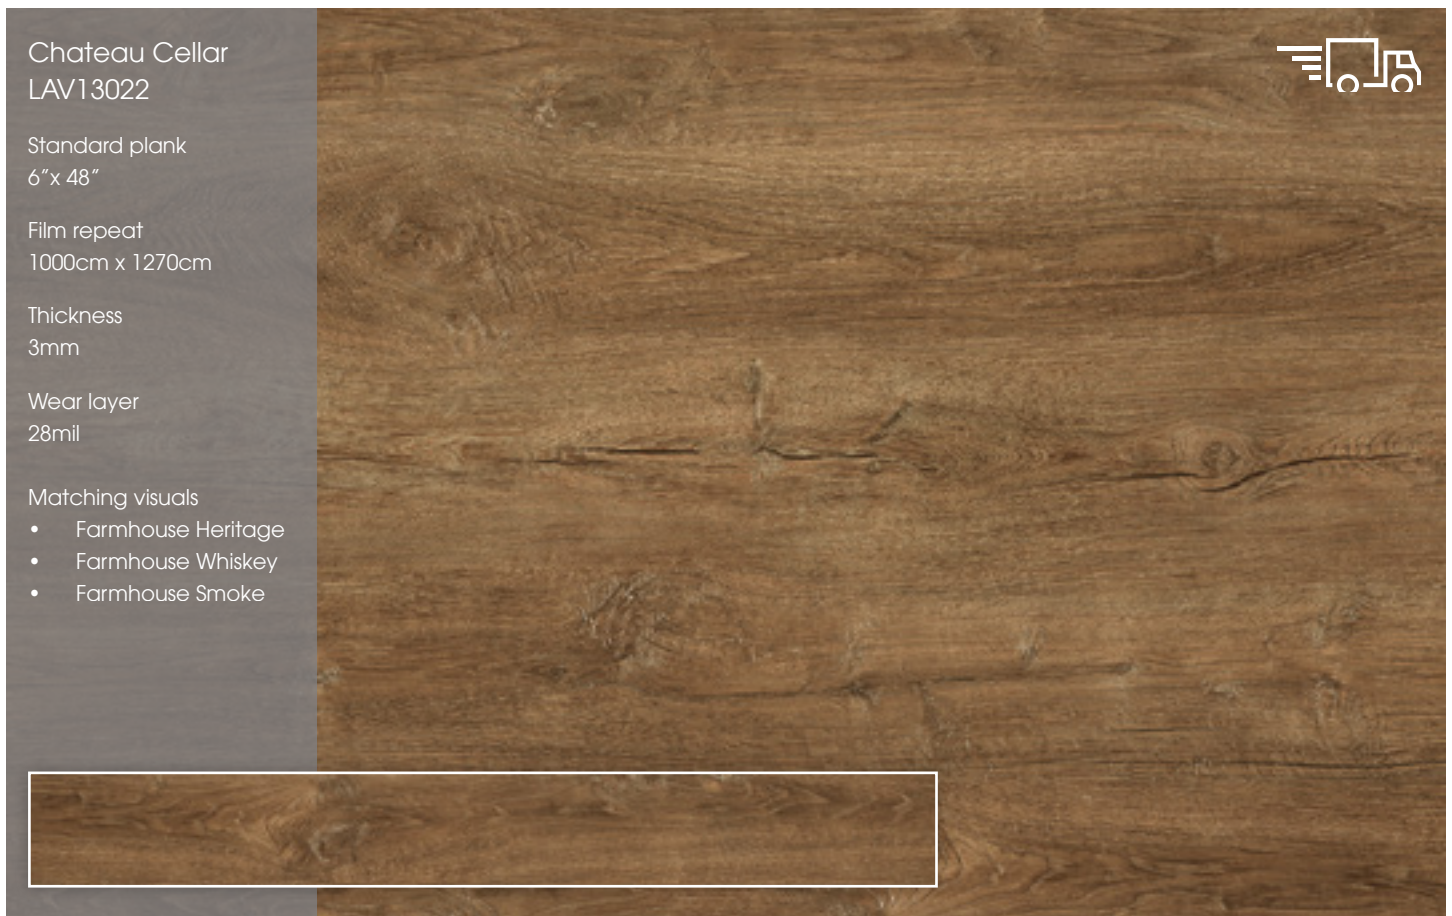

These select colors up to 20,000 square feet will process and ship within 3 business days.

Visuals are not to scale. They showcase more film print than our sample book pieces allow. Please order a sample piece for accuracy.