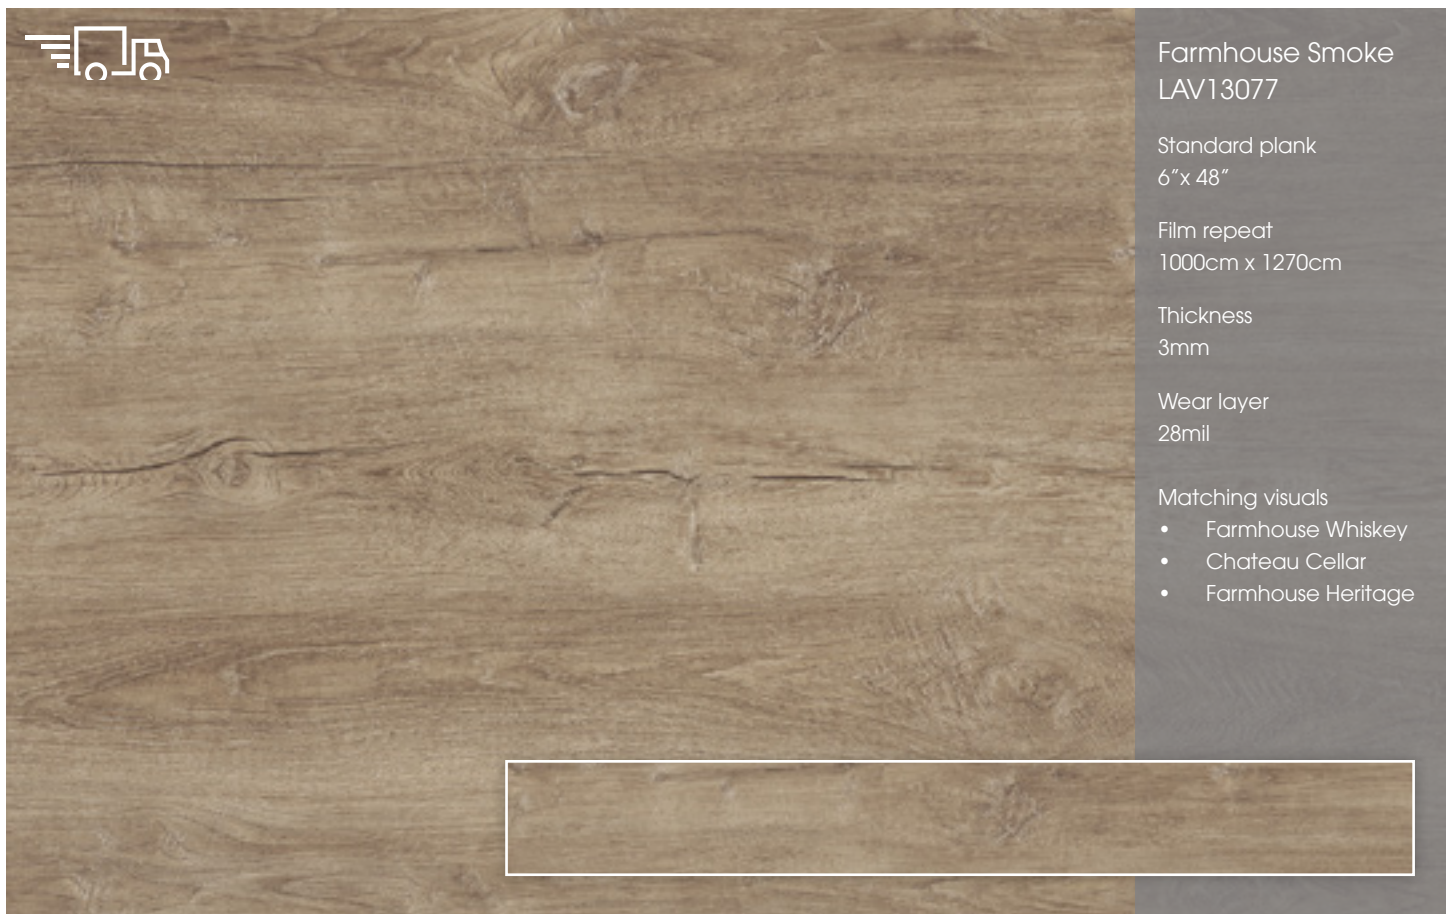

Farmhouse Smoke
LAV13077

Standard plank
6"x 48"

Film repeat
1000cm x 1270cm

Thickness
3mm

Wear layer
28mil

Matching visuals

- Farmhouse Whiskey
- Chateau Cellar
- Farmhouse Heritage

Visuals are not to scale. They showcase more film print than our sample book pieces allow. Please order a sample piece for accuracy.