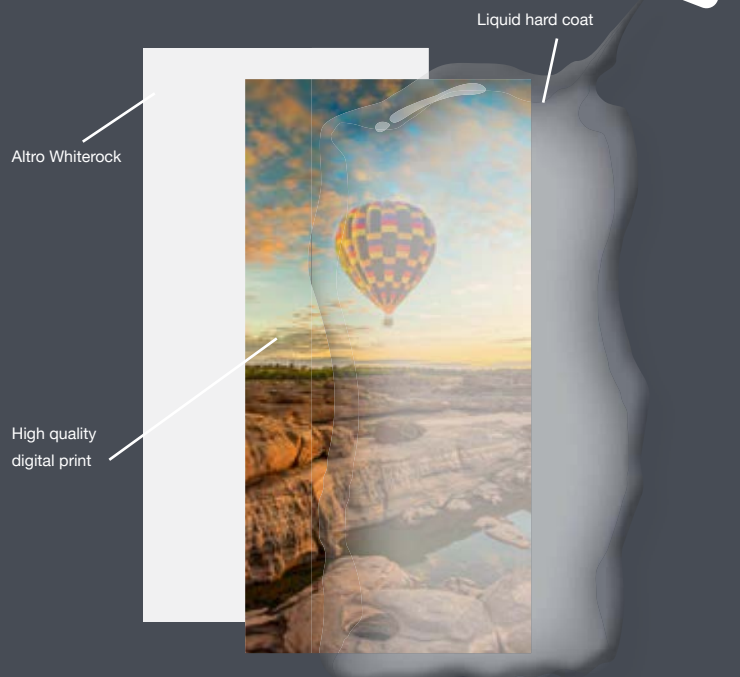

Altro Whiterock Digiclad

After printing, a protective liquid hard coat is applied over the surface of the printed Altro Whiterock™ panel. Curing time and freight from the UK make for a longer overall production time.