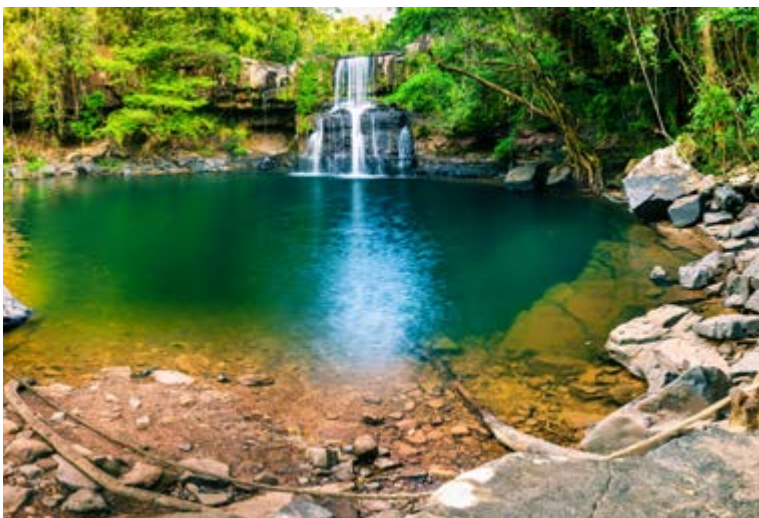

Jungle Oasis

8' 2" (2.5m) panel

Altro Whiterock PopArt Lite / Matte / Gloss+
Altro Whiterock DigiClad

9' 10" (3.0m) panel

Altro Whiterock PopArt Lite / Matte / Gloss+
Altro Whiterock DigiClad

*This image is available in a single panel or as a series of panels.
A series is one image spanned across multiple panels.*

Ready to order? Have questions? 800.377.5597