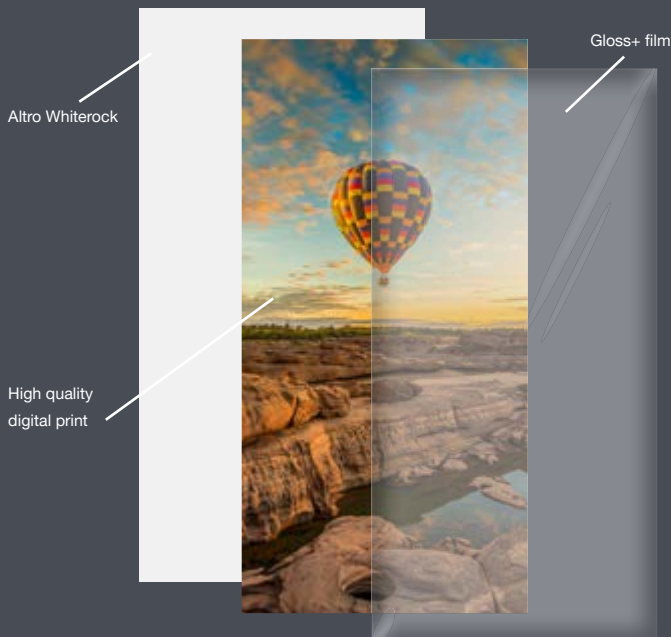

Altro Whiterock PopArt Gloss+

Our damage resistant option - after printing, a high gloss graffiti-resistant dry-erase film is applied over the panel. Your printed panels are also now usable as a writeable whiteboard surface.