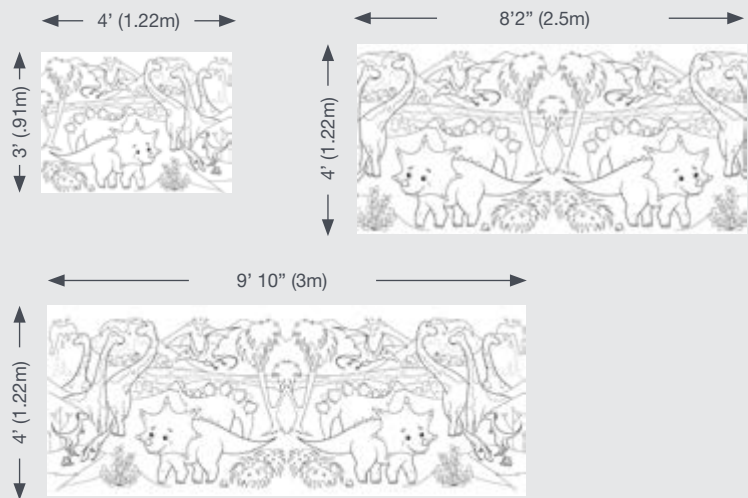

Brown Bear

Children's Department

Altro Whiterock Imagination Wall

Imaginative scenes with the durable, Gloss+ dry-erase finish. Choose from our standard collection or supply your own.

Standard scenes available in
4' x 3' (1.22m x .91m)

Custom scenes available in
4' x 8'2" (1.22m x 2.5m)
4' x 9'10" (1.22m x 3.0m)

Panels can be joined together to create a large image.

Dinosaurs

Altro Whiterock Imagination Wall
Sizes up to 4' x 9'10

Geometric shapes