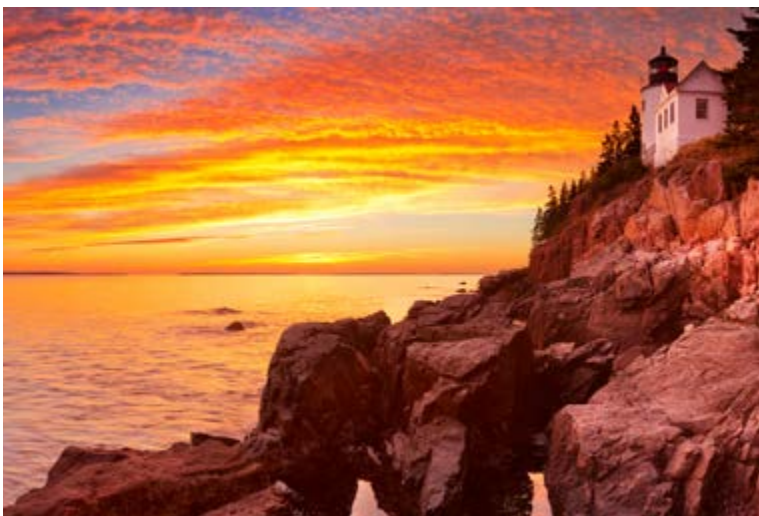

Acadian Sunset

8' 2" (2.5m) panel

Altro Whiterock PopArt Lite / Matte / Gloss+
Altro Whiterock DigiClad

9' 10" (3.0m) panel

Altro Whiterock PopArt Lite / Matte / Gloss+
Altro Whiterock DigiClad

*This image is available in a single panel or as a series of panels.
A series is one image spanned across multiple panels.*