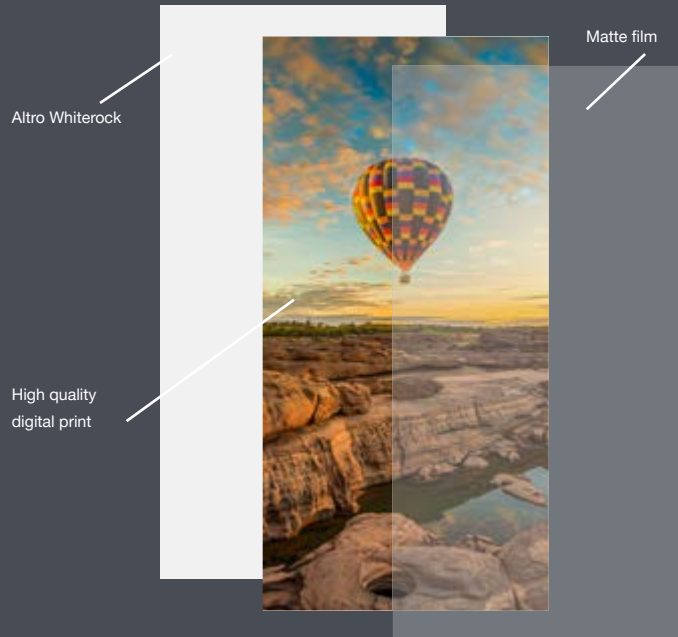

Altro Whiterock PopArt Matte

After printing, a protective matte finish film is applied over the surface of the printed Altro Whiterock™ panel.