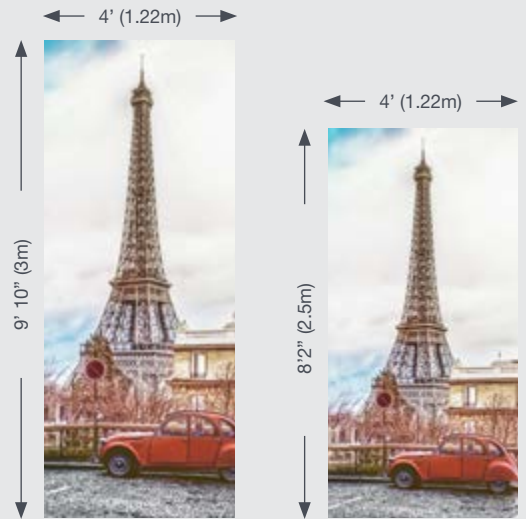

Panel sizing

Digitally printed wall panels are available in two standard sizes. Choose between:

4' x 8'2" (1.22m x 2.5m)

4' x 9'10" (1.22m x 3.0m)

Panels can be joined to create a large image as indicated below. Smaller images can also be created and cut down from full panels.