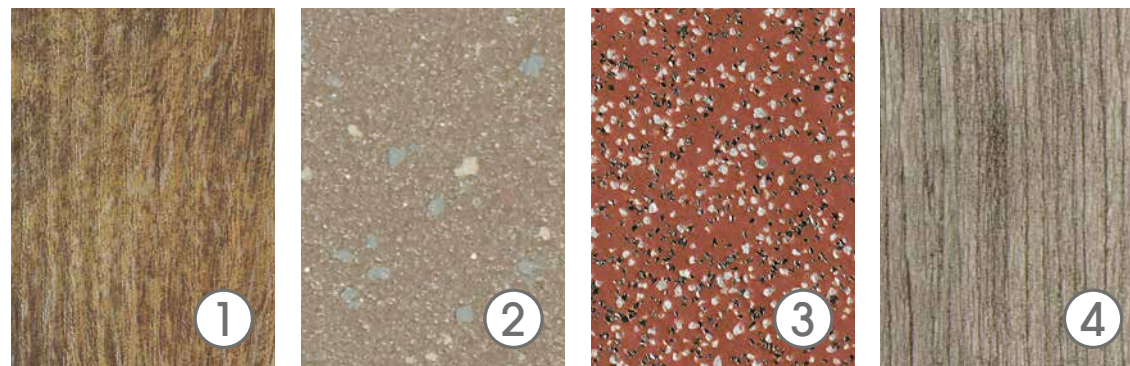

1. Altro Ensemble™ | Medium Limed Rustic Oak
2. Altro Reliance™ 25 | Monument
3. Altro Stronghold™ 30 | Torch
4. Altro Wood™ | Vintage Cherry