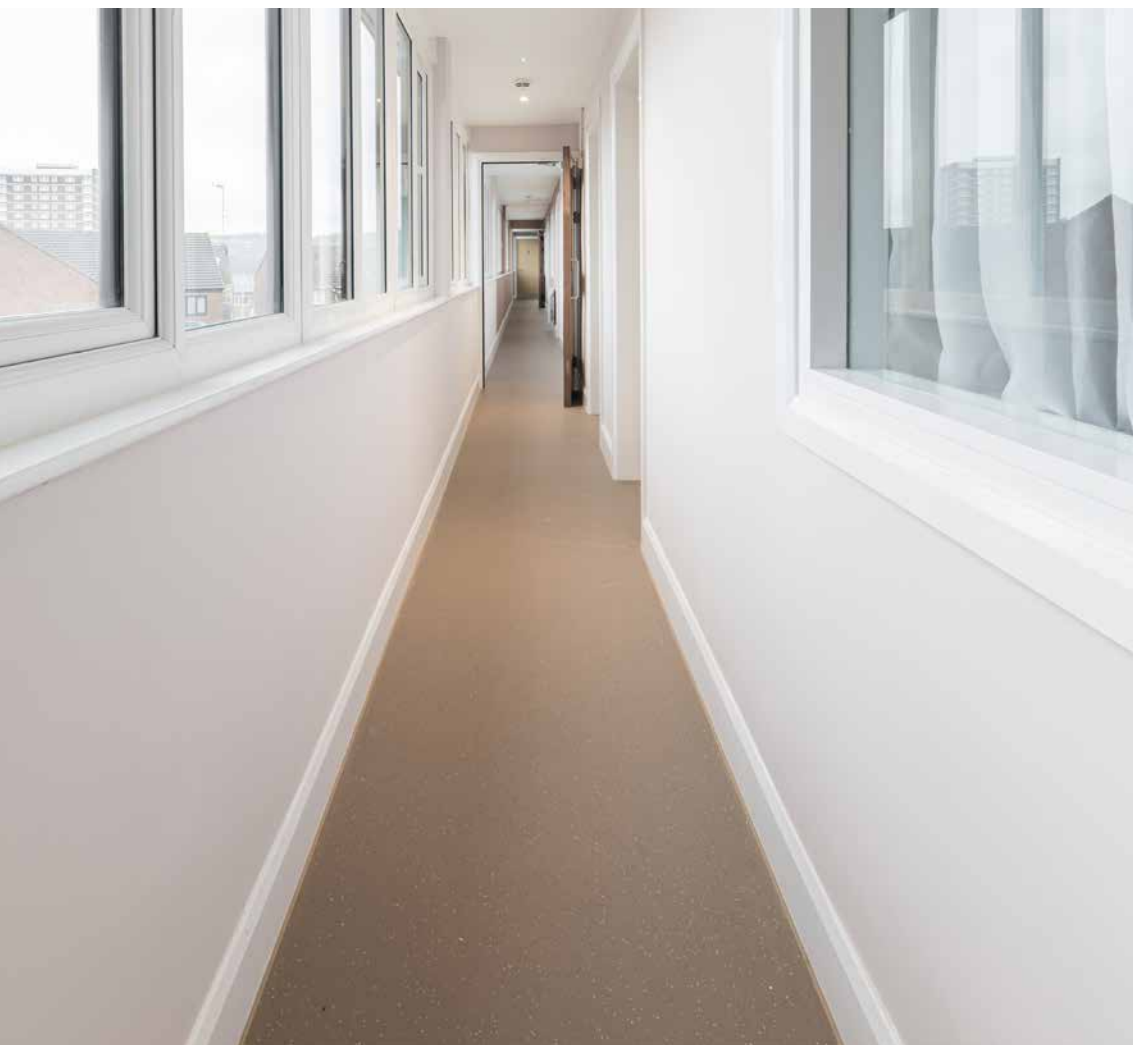

1. Altro Ensemble™ | Medium Limed Rustic Oak
2. Altro Reliance™ 25 | Monument
3. Altro Stronghold™ 30 | Torch
4. Altro Wood™ | Vintage Cherry