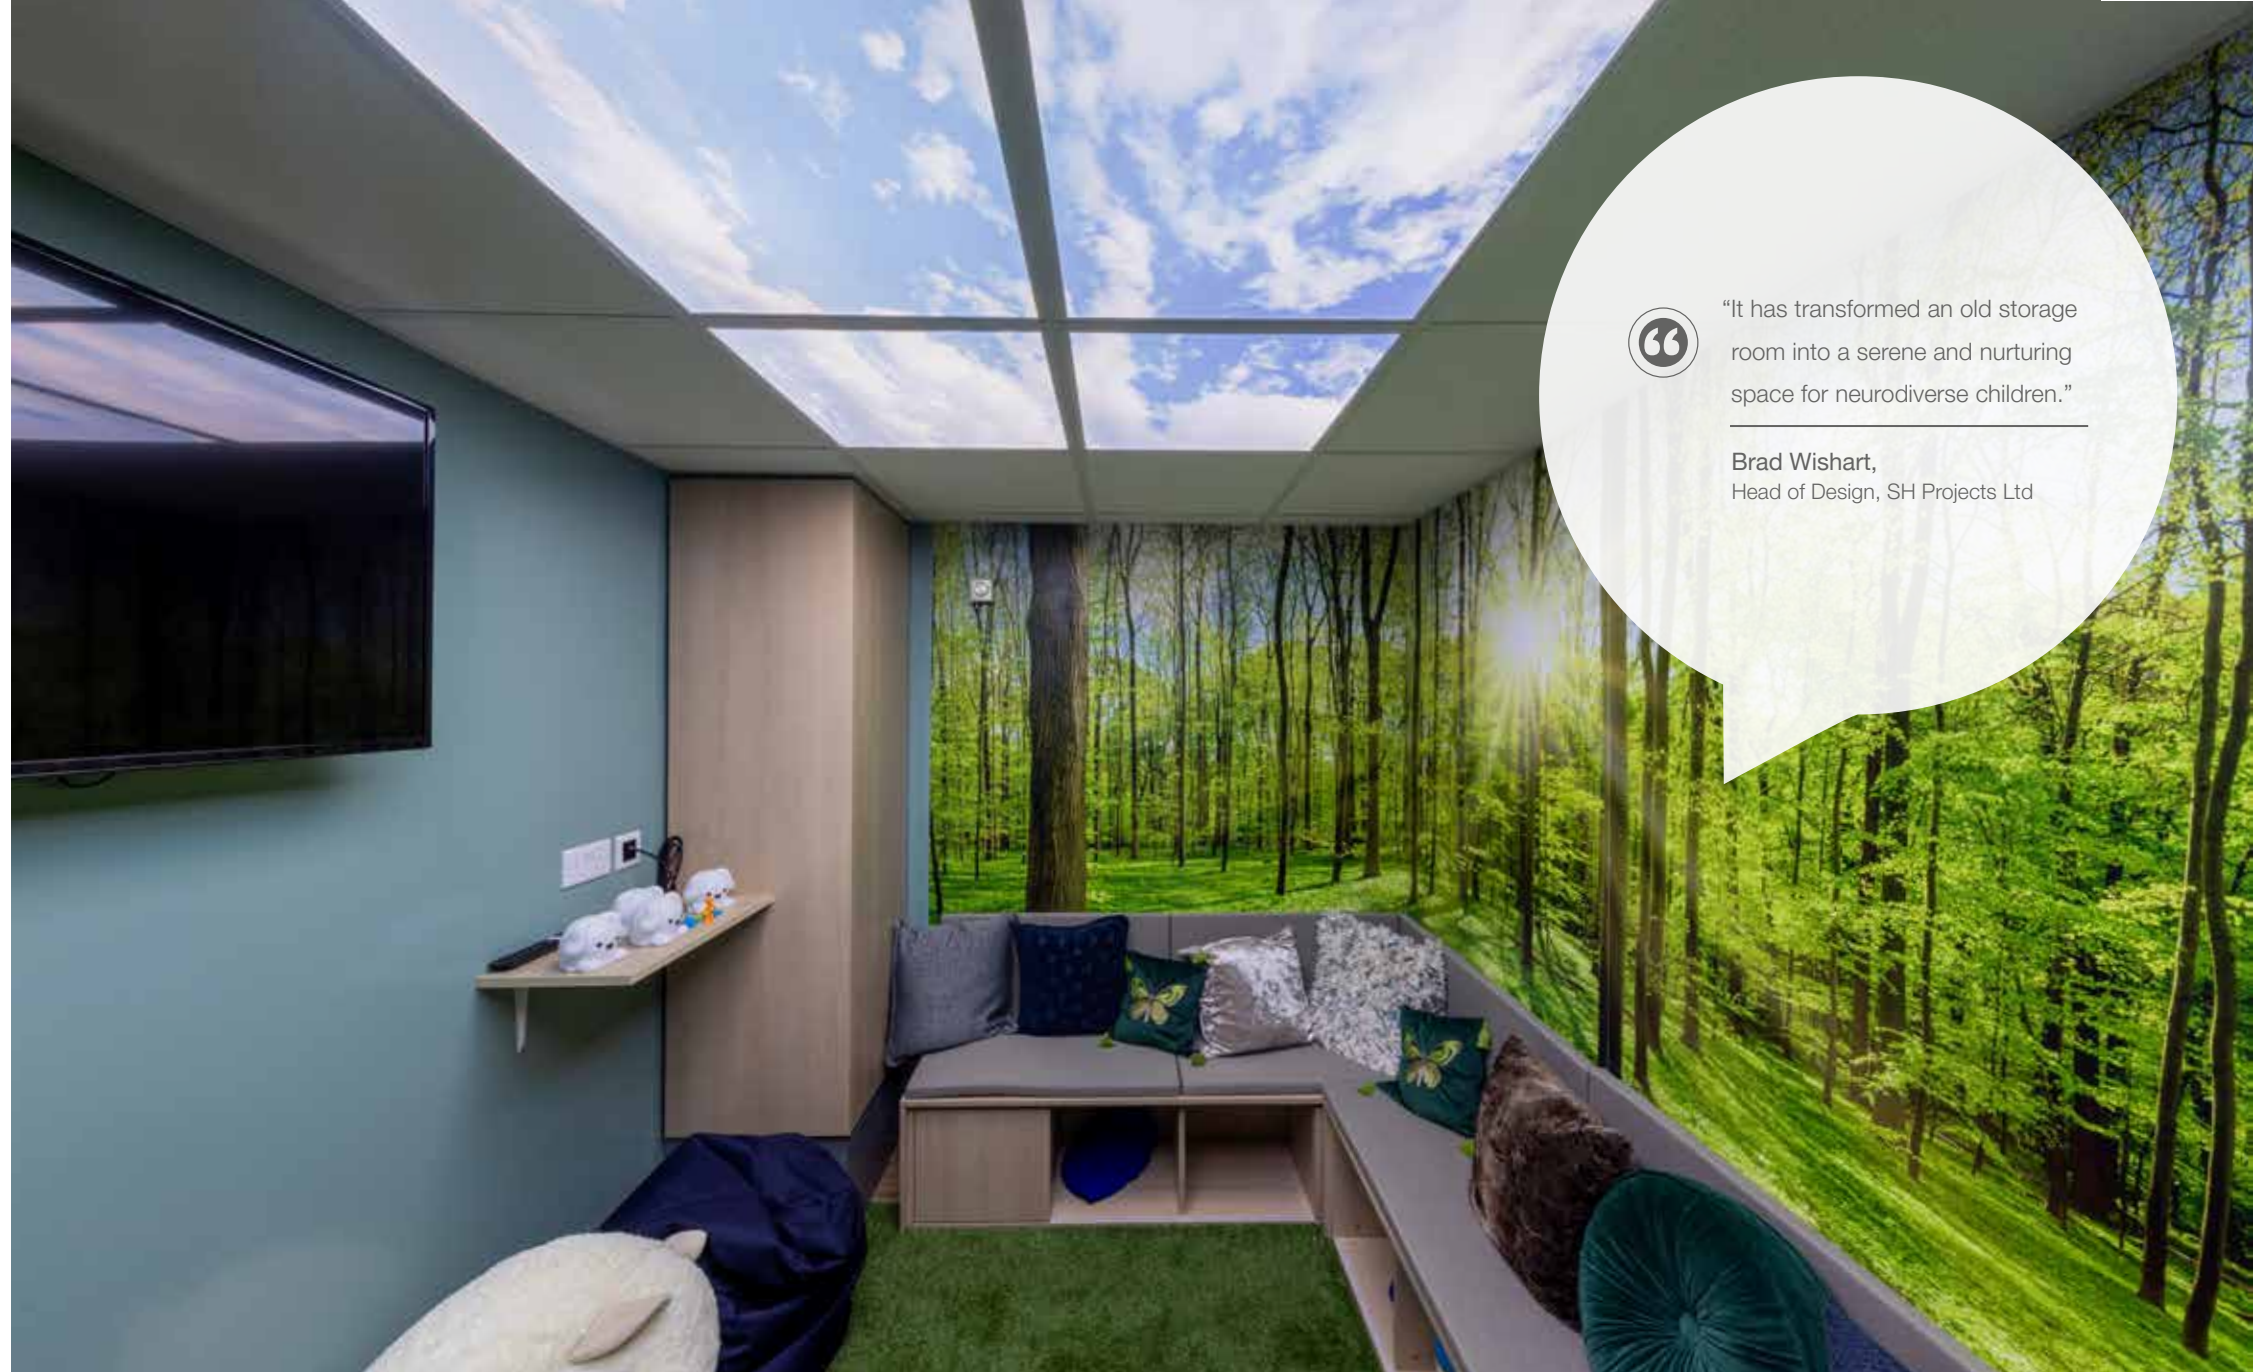

altro

Dorridge Primary School, Birmingham

Altro walls bring calming nature
into school sensory room

"It has transformed an old storage room into a serene and nurturing space for neurodiverse children."

Brad Wishart,
Head of Design, SH Projects Ltd