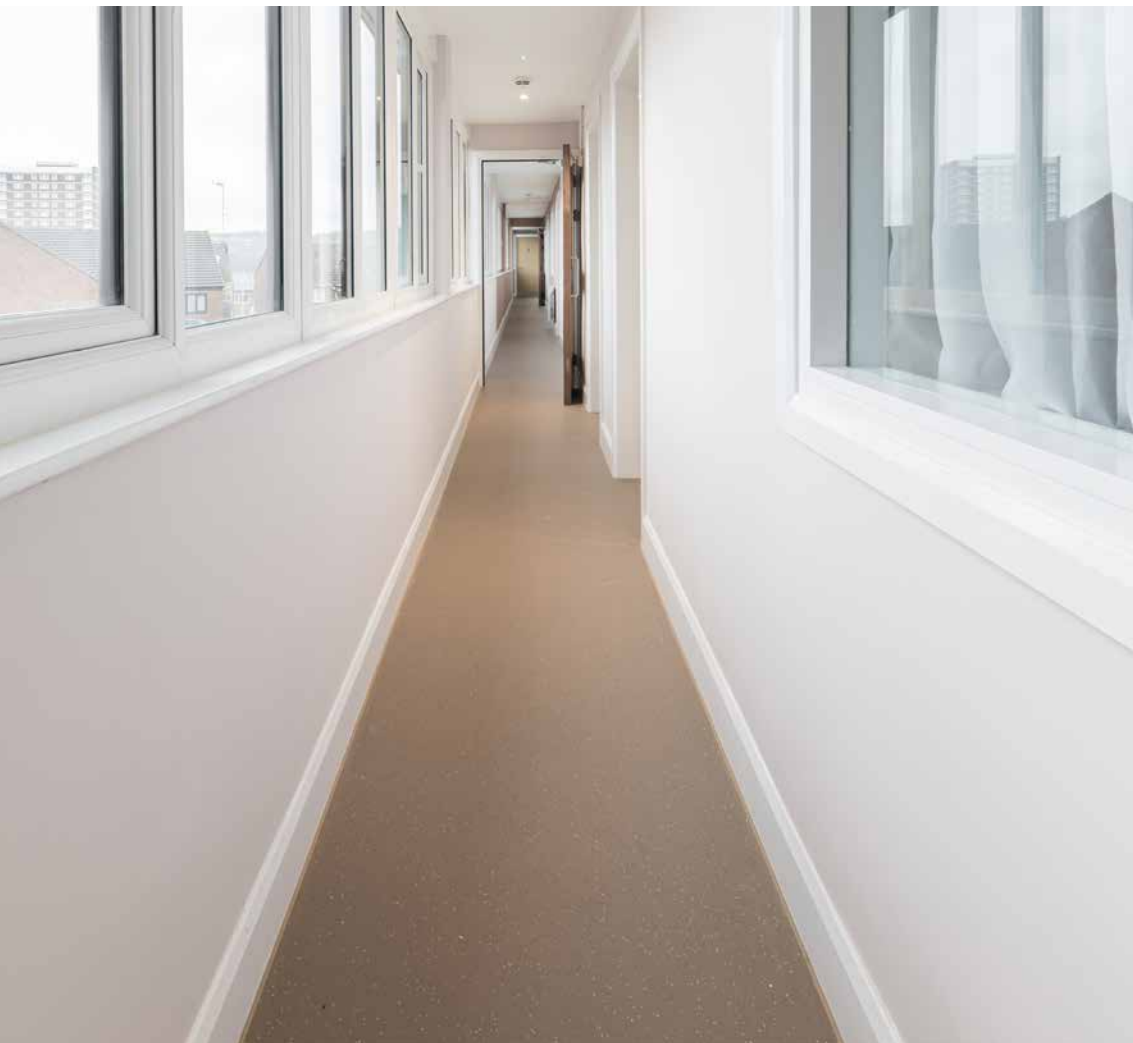

1. Altro Ensemble™ | Medium Limed Rustic Oak
2. Altro Reliance™ 25 | Monument
3. Altro Stronghold™ 30 | Torch
4. Altro Wood™ | Vintage Cherry