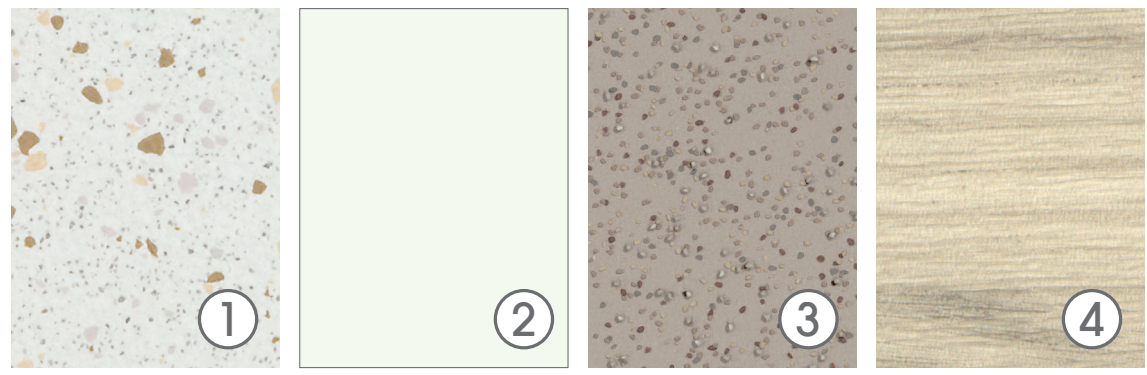

1. Altro Aquarius™ | Swan
2. Altro Whiterock Satins™ | Ice
3. Altro Suprema™ | Diantha and Oatmeal
4. Altro Wood™ adhesive-free | Frosted Oak