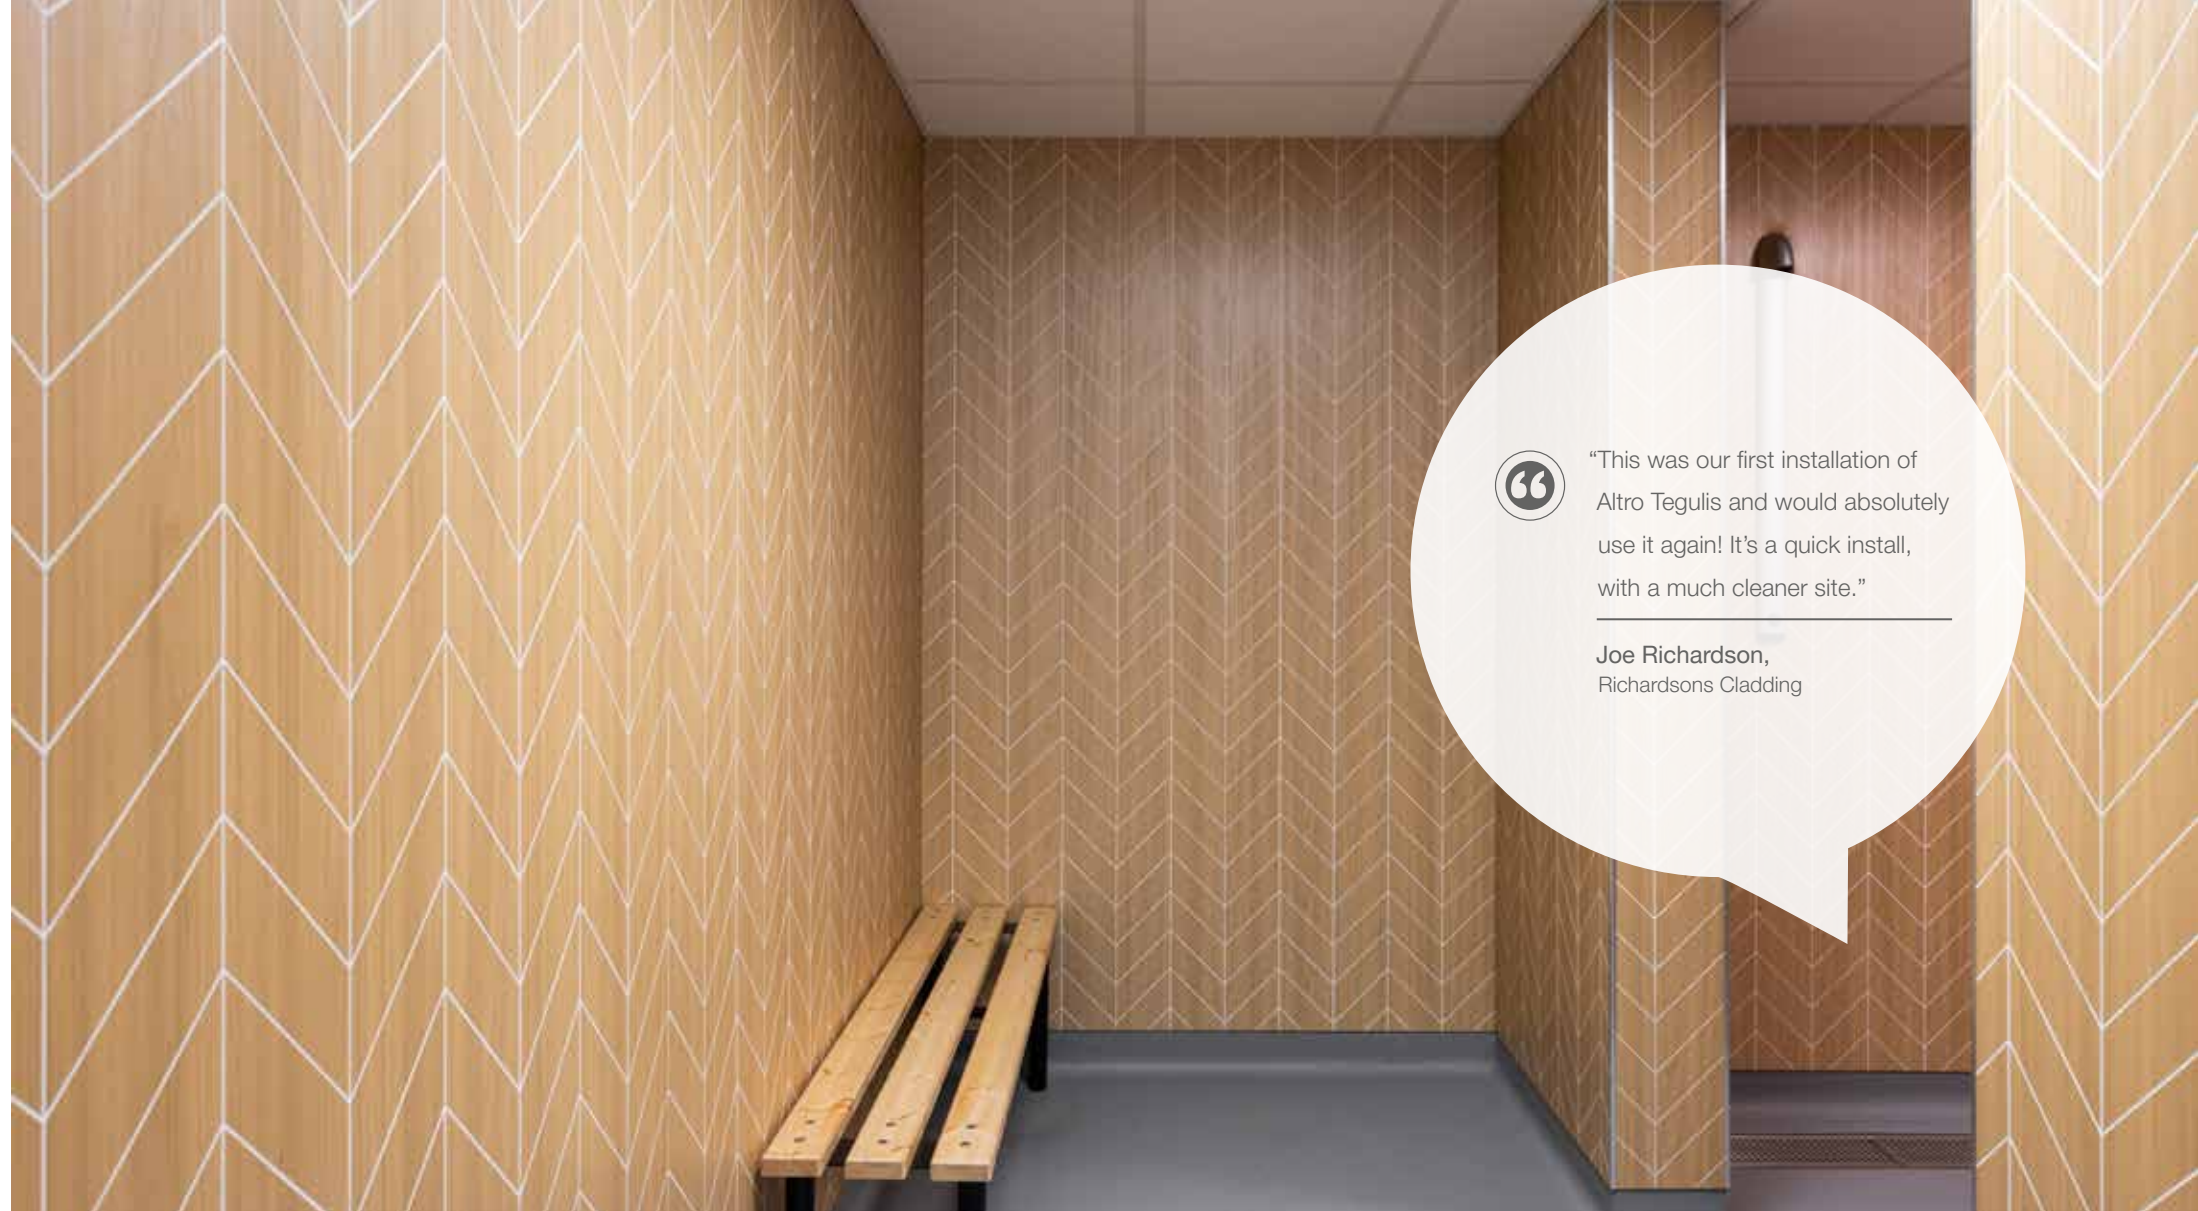

Approach

With the need to provide inspirational interiors for aspiring Olympians, Alex Parojcic, Architect at Whittam Cox knew that a high-end design, complemented by technical performance and ease of maintenance was required for the new changing areas, showers and physiotherapy suite. "Ceramic tiles had originally been specified for the showers and changing rooms, but we switched to Altro Tegulis when we realised the installation would be quicker, give a fantastic look and feel to the areas, and provide the cleanliness and hygiene standards required for such busy areas."

Joe Richardson of Richardsons Cladding who completed the installation, added "Altro Tegulis was a quick and easy install which assisted with the contractor's tight programme. If this had been done in the ceramic tiles it would have impacted the programme massively."

Solution

Altro Tegulis, partnered by Altro Aquarius were specified for the showers, providing safety from slips in shoes and barefoot. For the changing rooms, where traffic from football studs, sports shoe spikes and bumps/knocks from sports bags and equipment would be experienced, Altro Atlas 40 was specified. Altro Wood provided a less clinical finish in the physiotherapy suite.

"This was our first installation of Altro Tegulis and would absolutely use it again! It's a quick install, with a much cleaner site."

Joe Richardson,
Richardsons Cladding