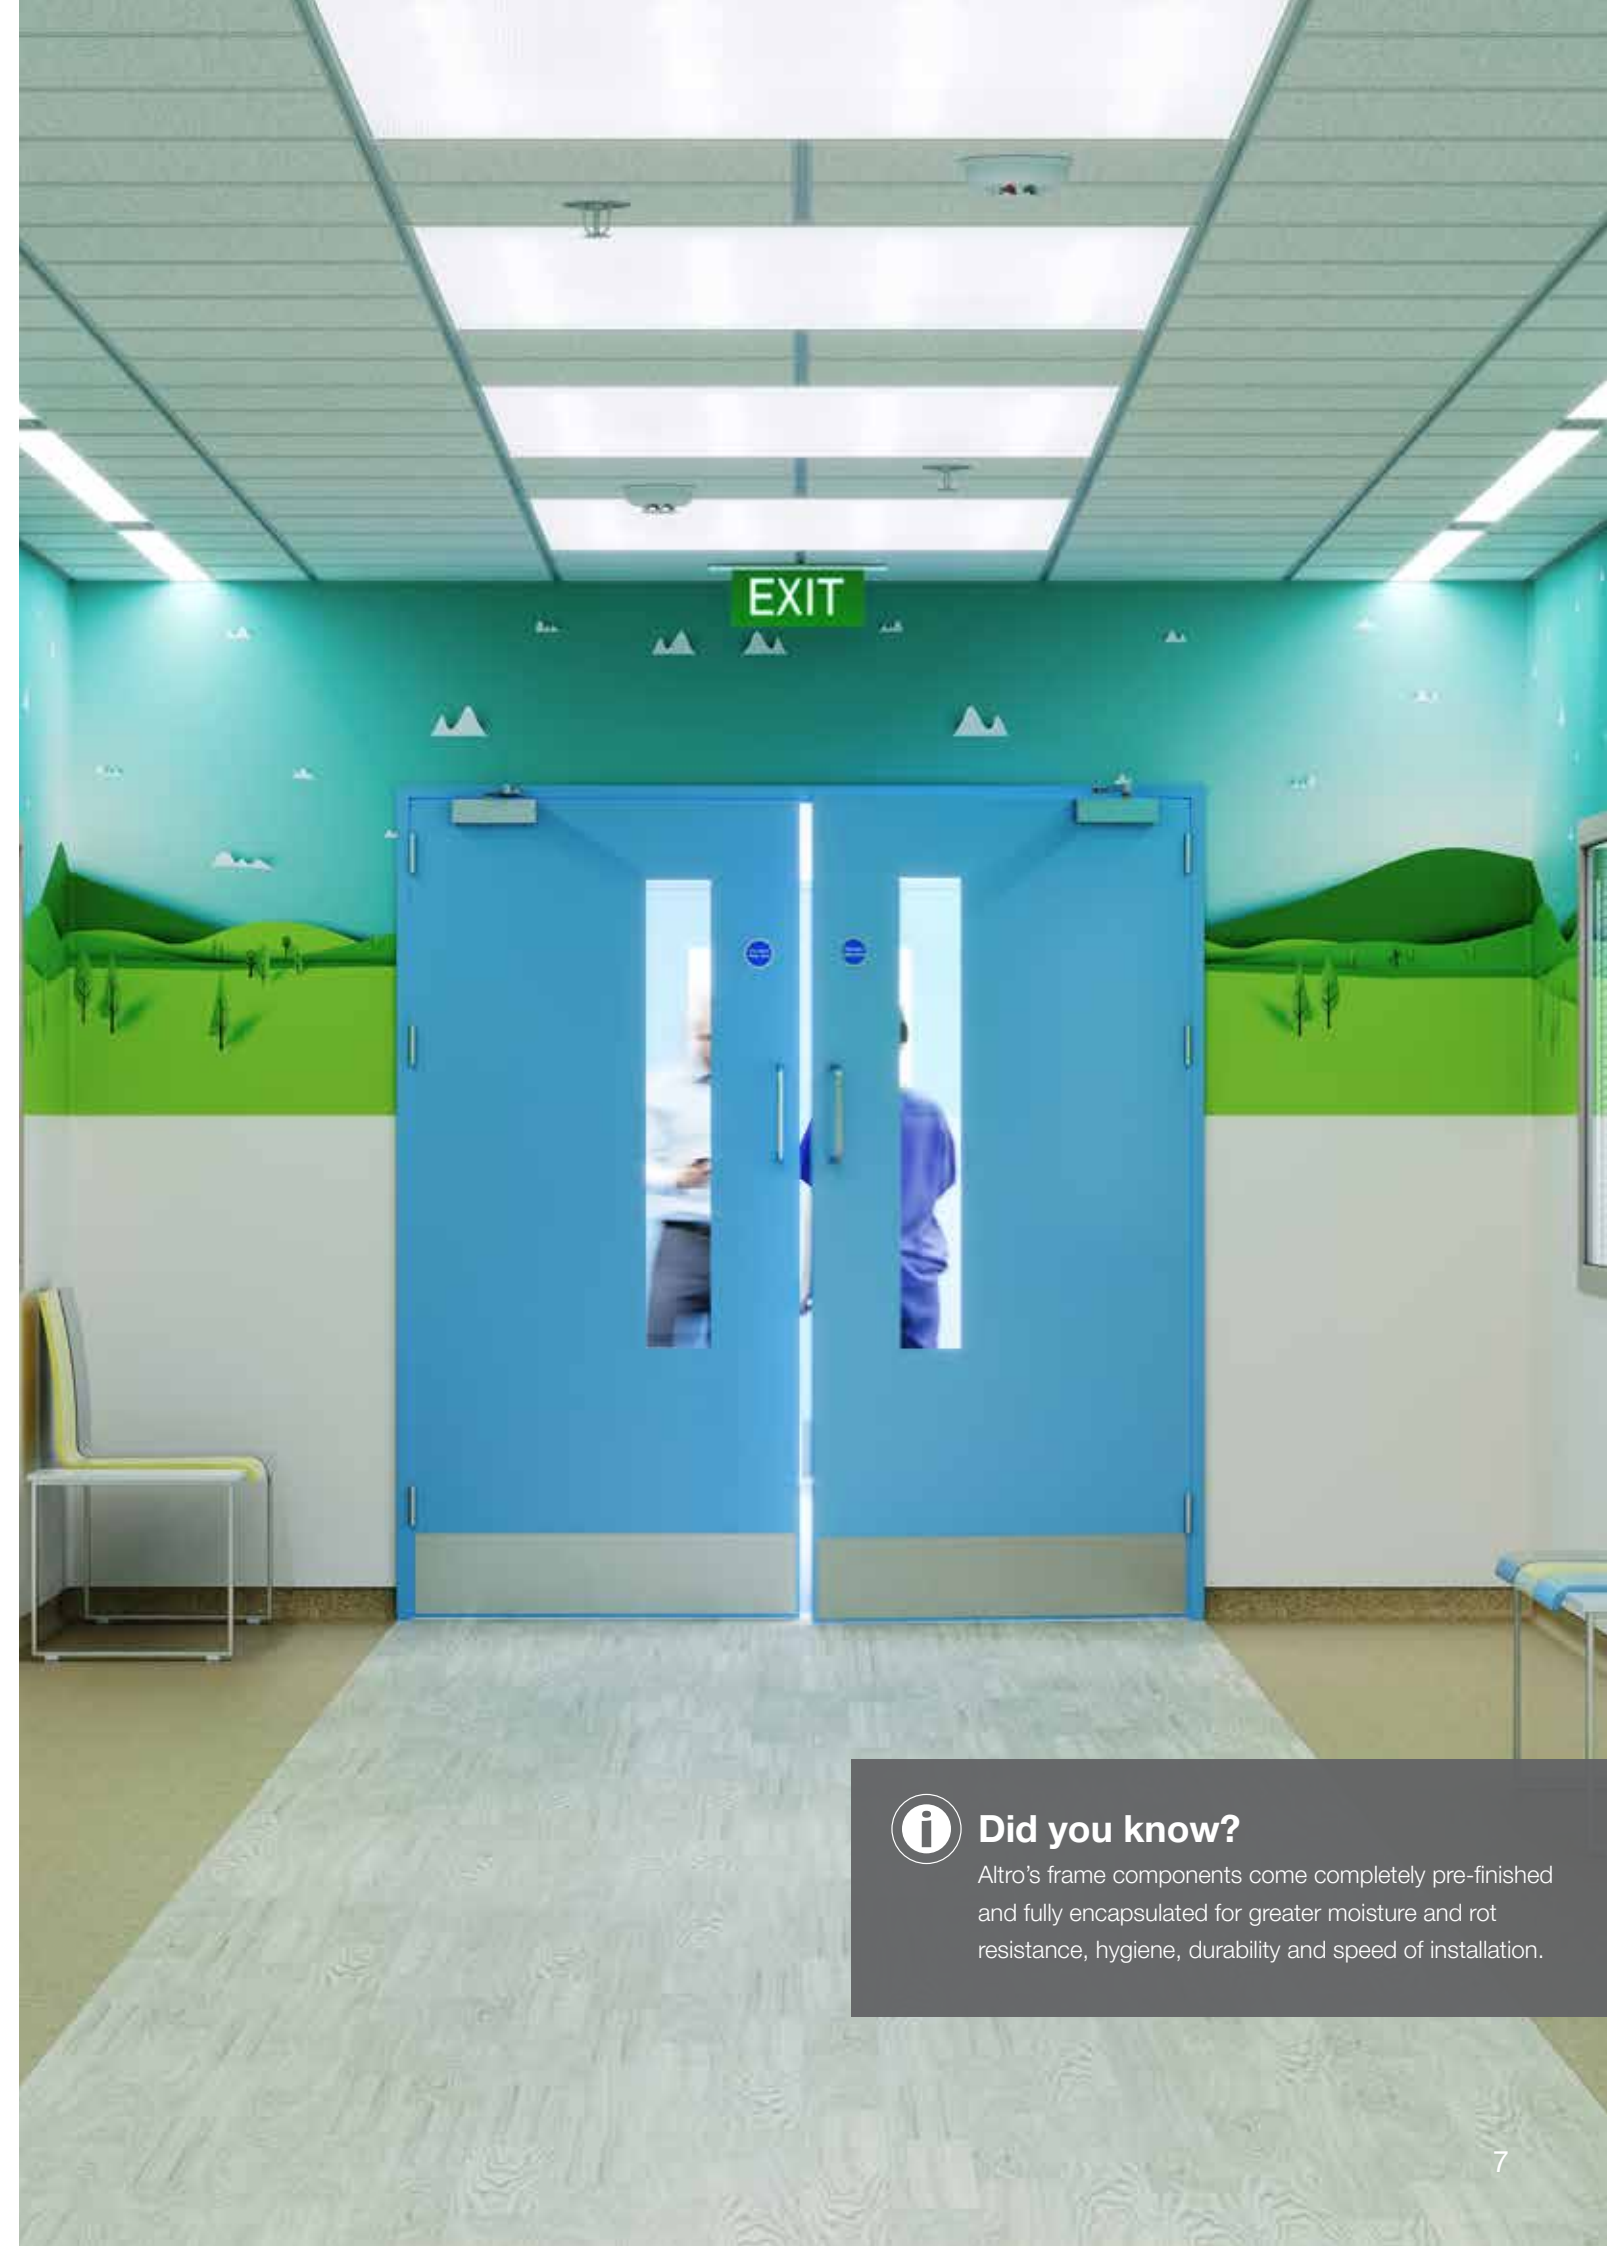

Did you know?

Altro's frame components come completely pre-finished and fully encapsulated for greater moisture and rot resistance, hygiene, durability and speed of installation.