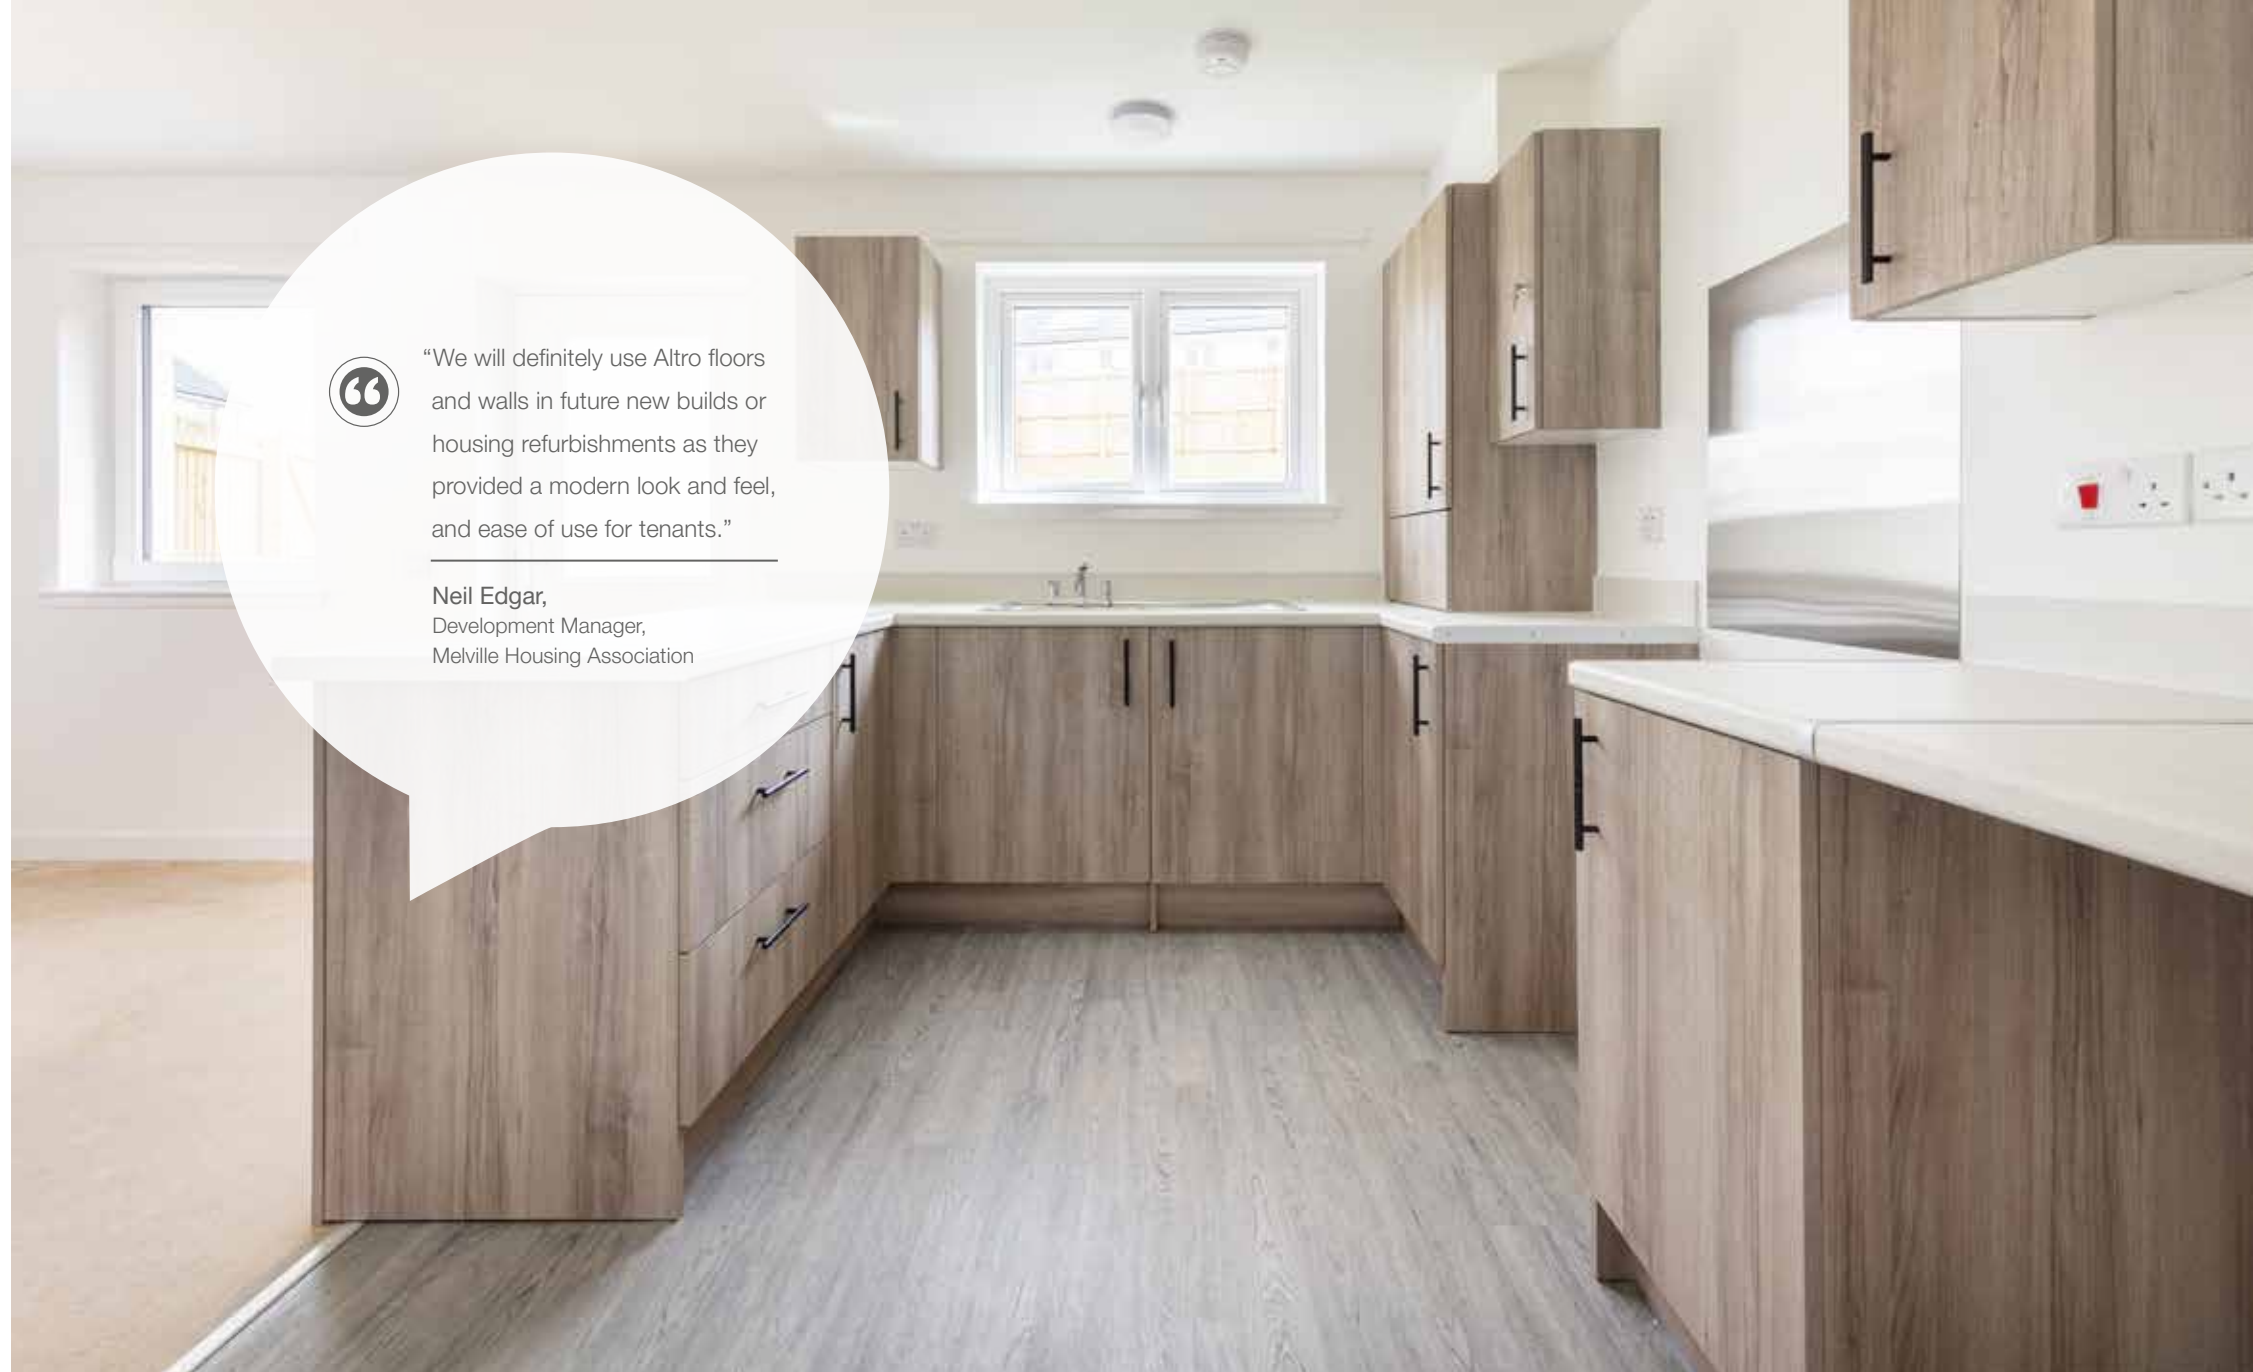

altro

Oakwood Edge, Dalkeith

Homely, comfortable
and contemporary interiors

“We will definitely use Altro floors and walls in future new builds or housing refurbishments as they provided a modern look and feel, and ease of use for tenants.”

Neil Edgar,
Development Manager,
Melville Housing Association