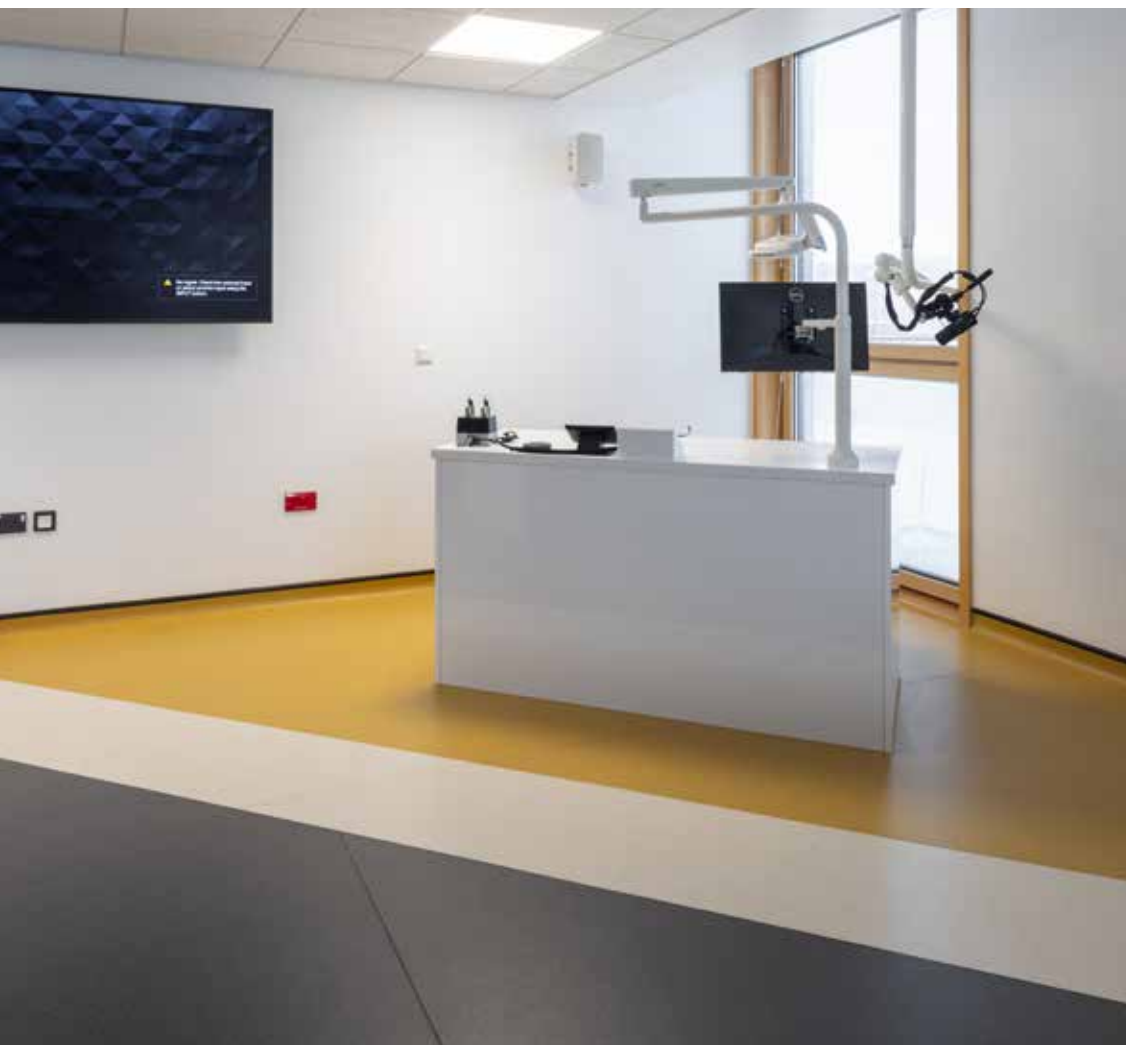

1. Altro Suprema™ | Senna
2. Altro Wood™ | Vintage Cherry
3. Altro Operetta™ | Soprano
4. Altro Fortis™ corner protection | Pearl