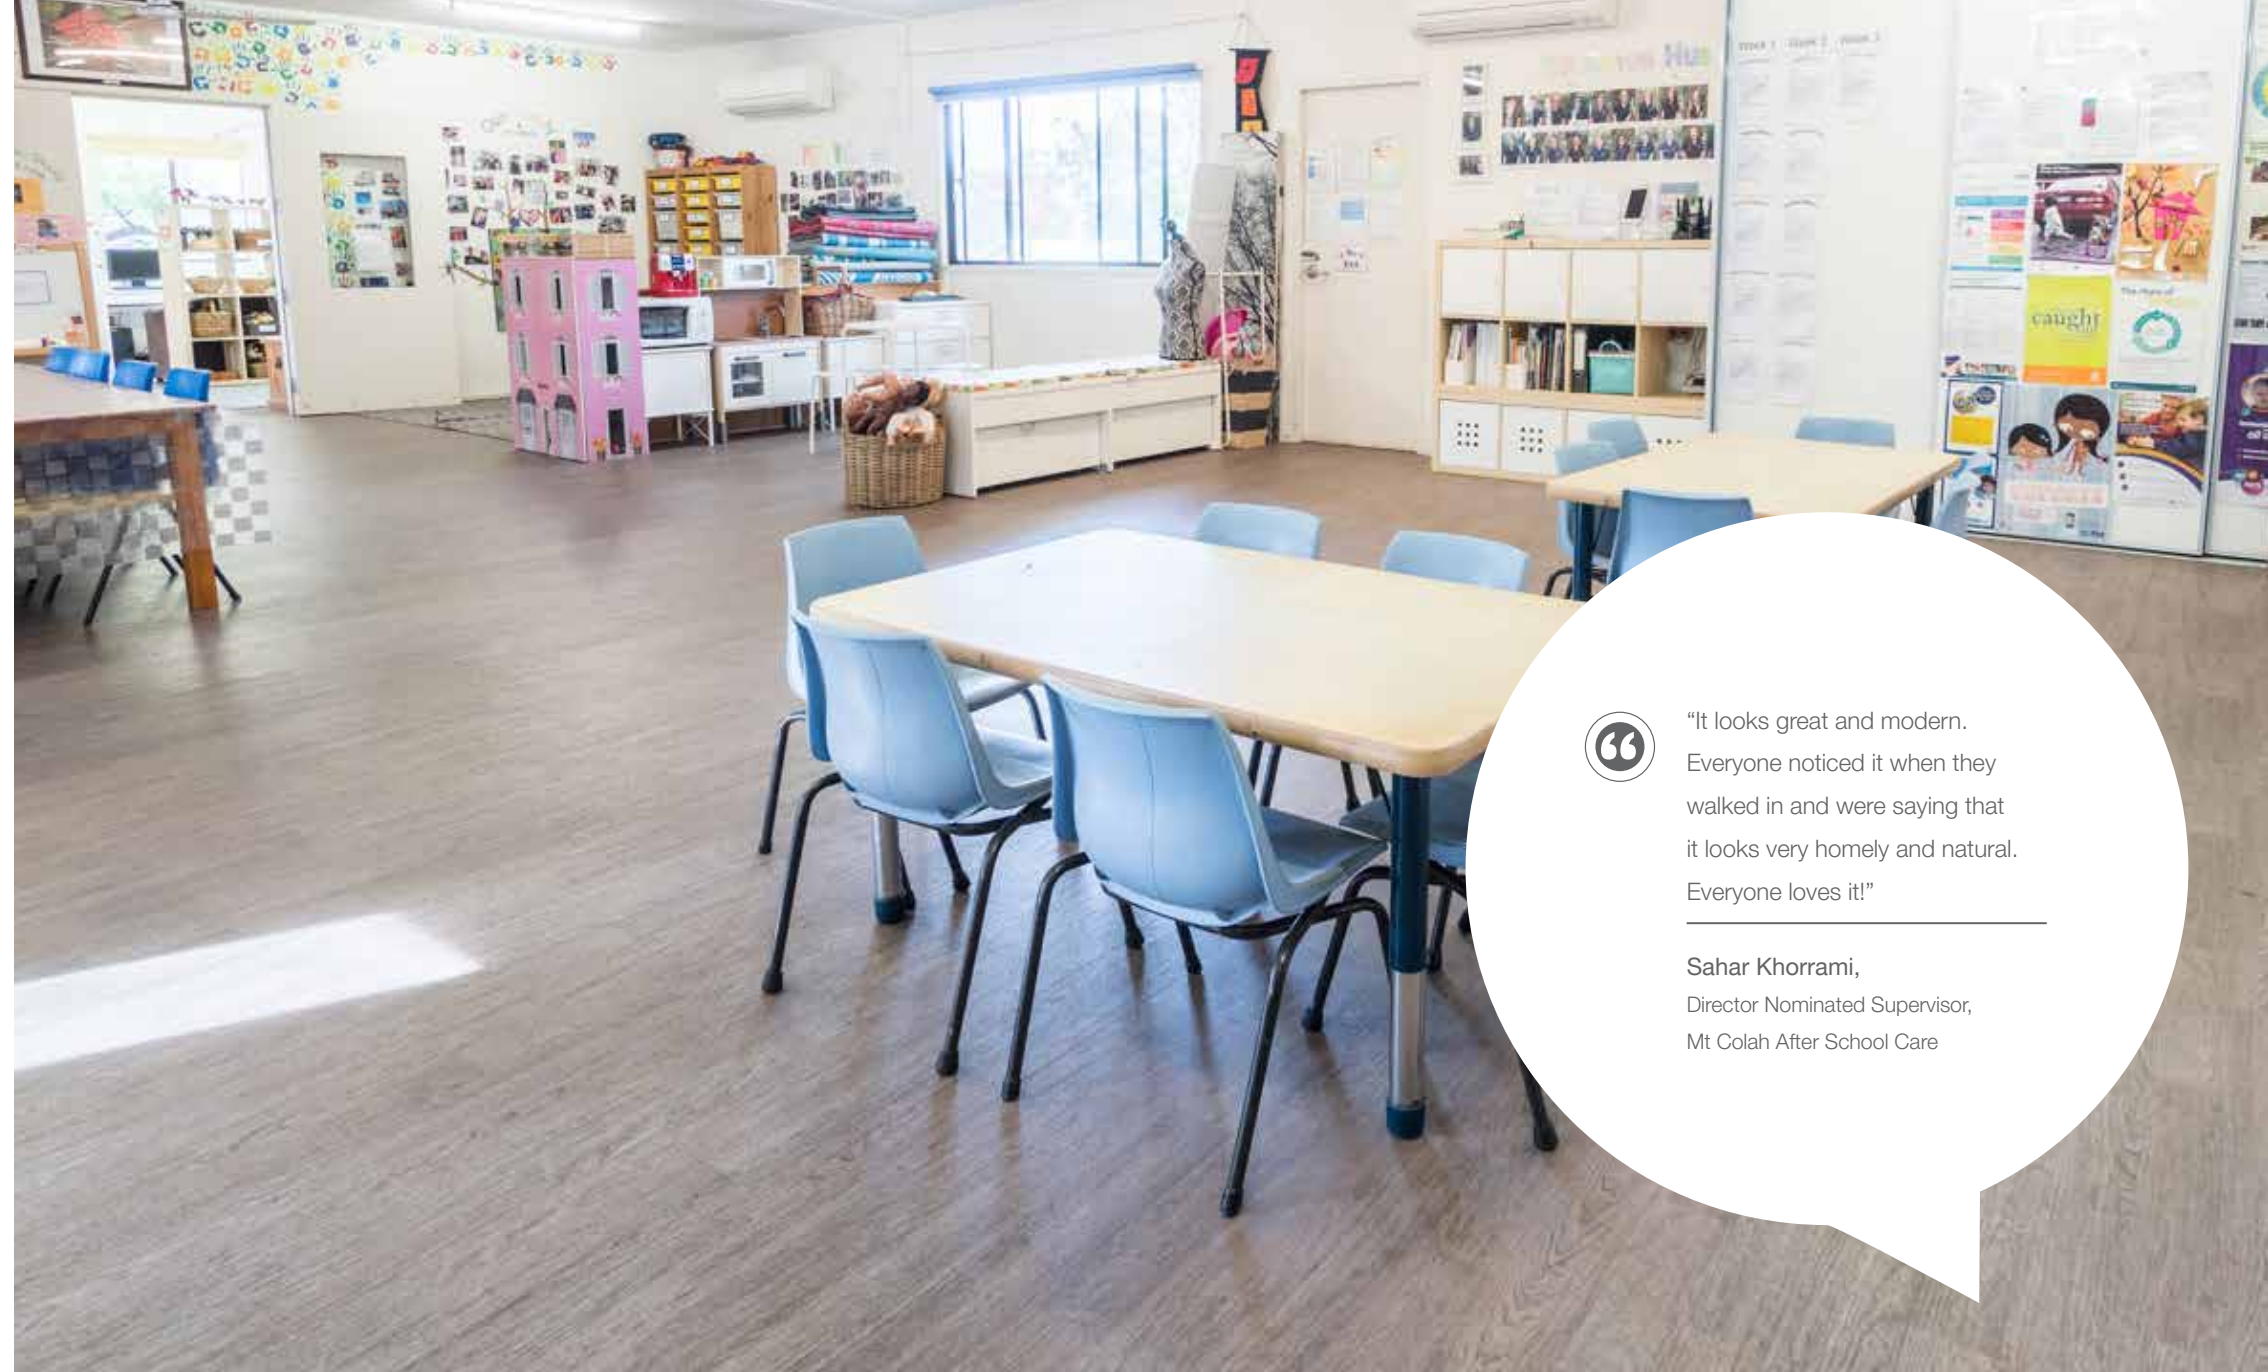

altro

Mount Colah After School Care, Australia

Altro creates harmonious environment at school

"It looks great and modern. Everyone noticed it when they walked in and were saying that it looks very homely and natural. Everyone loves it!"

With the need to update facilities Altro offered to do a free trial area of new flooring in their building.

Approach

Altro Wood Safety Comfort in the colour Antique Cherry was installed. This is perfect for tired feet and for reducing the levels of noise within a busy building. Even with activities such as painting, the floor is very easy to clean and maintain, beneficial in a busy education environment.