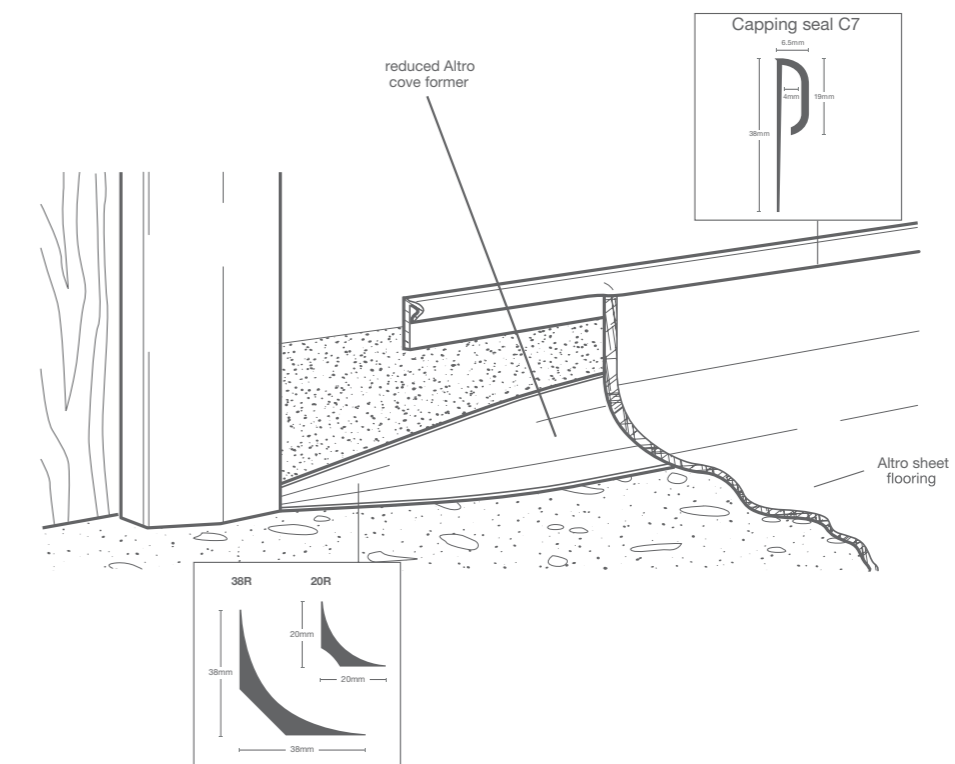

Self-coved to architrave

D9/03/05