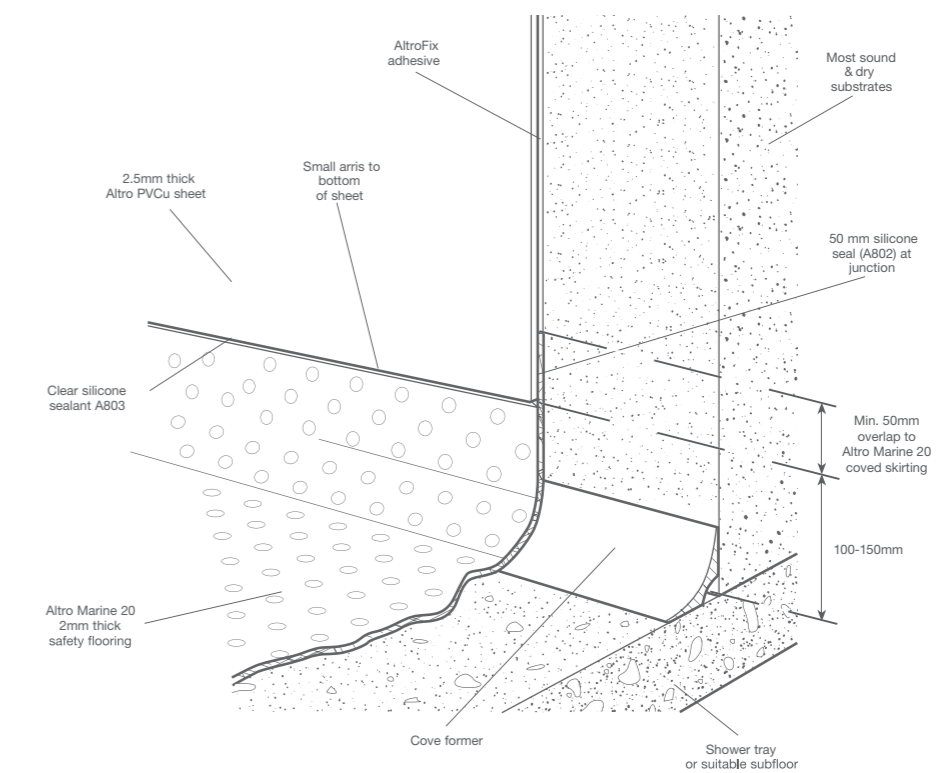

# Technical drawings - Walls

Altro wall system to boxing inspection cover detail

W3

Altro Whiterock hygienic PVCu wall system to Altro flooring for wet environments shower tray detail

WF4

Shower tray detail for dementia-friendly environments available at [www.altro.com](http://www.altro.com)