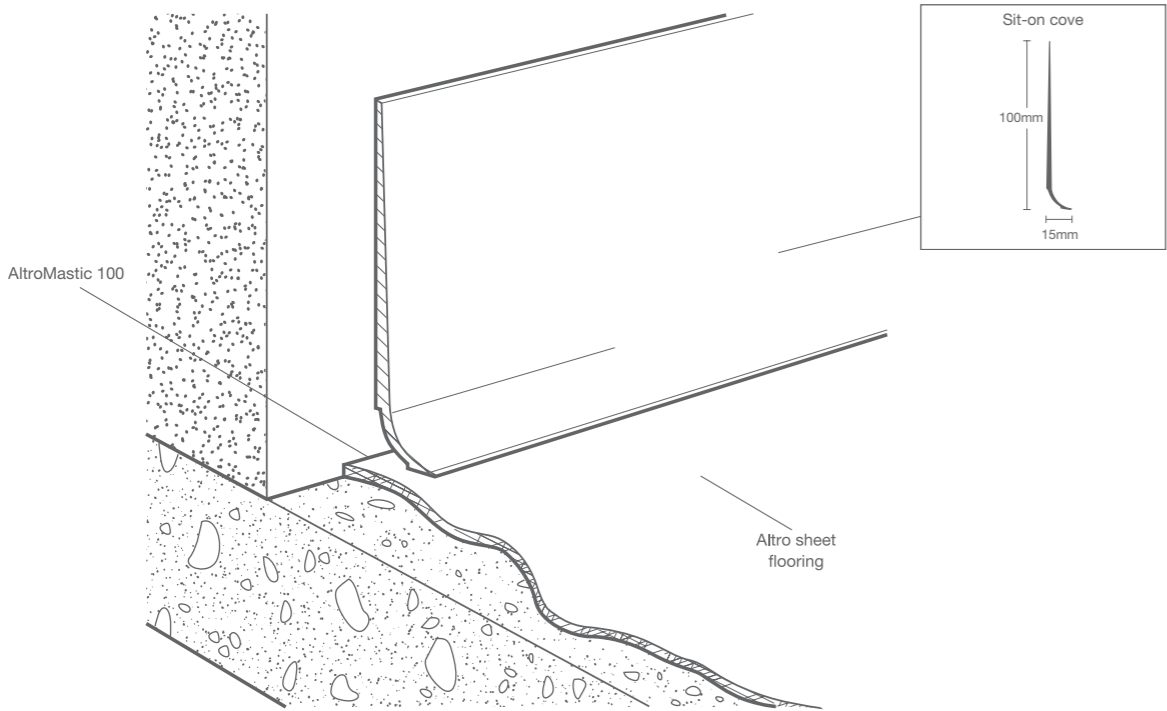

Technical drawings - Floors

D1/03/05

Technical drawings - Floors

D3

D2

D4/03/05