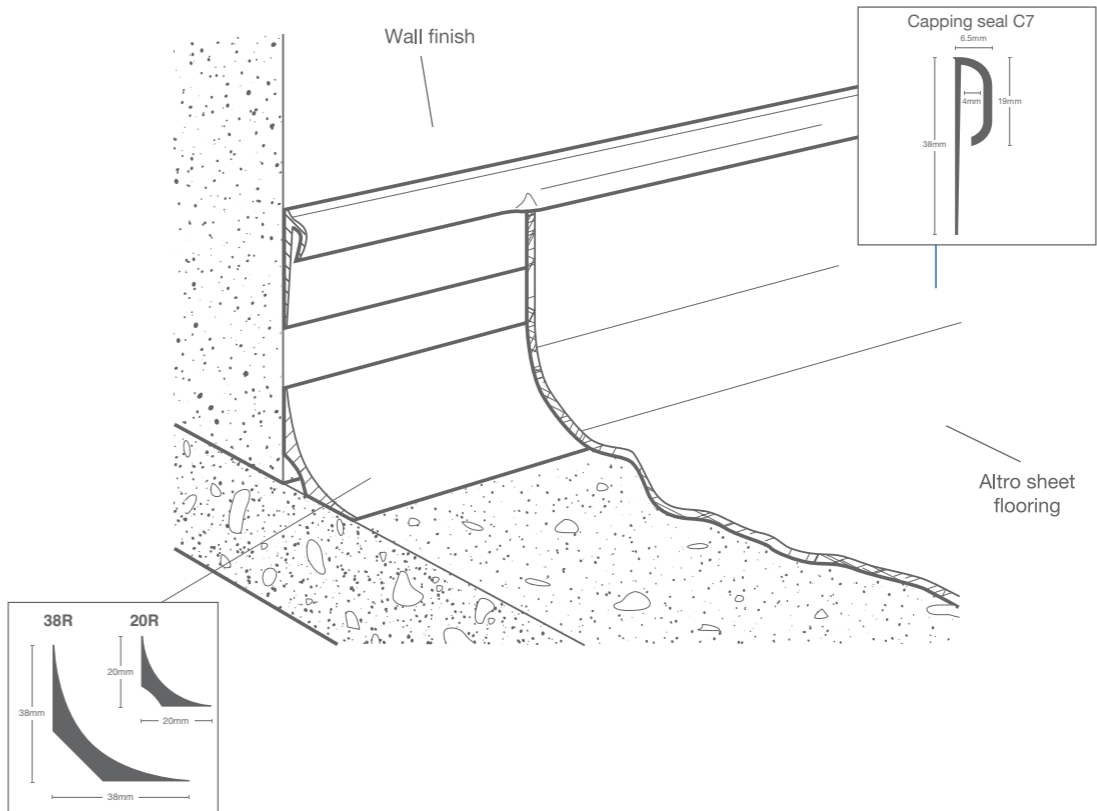

Technical drawings - Floors

D1/03/05

Technical drawings - Floors

D3

D2

D4/03/05