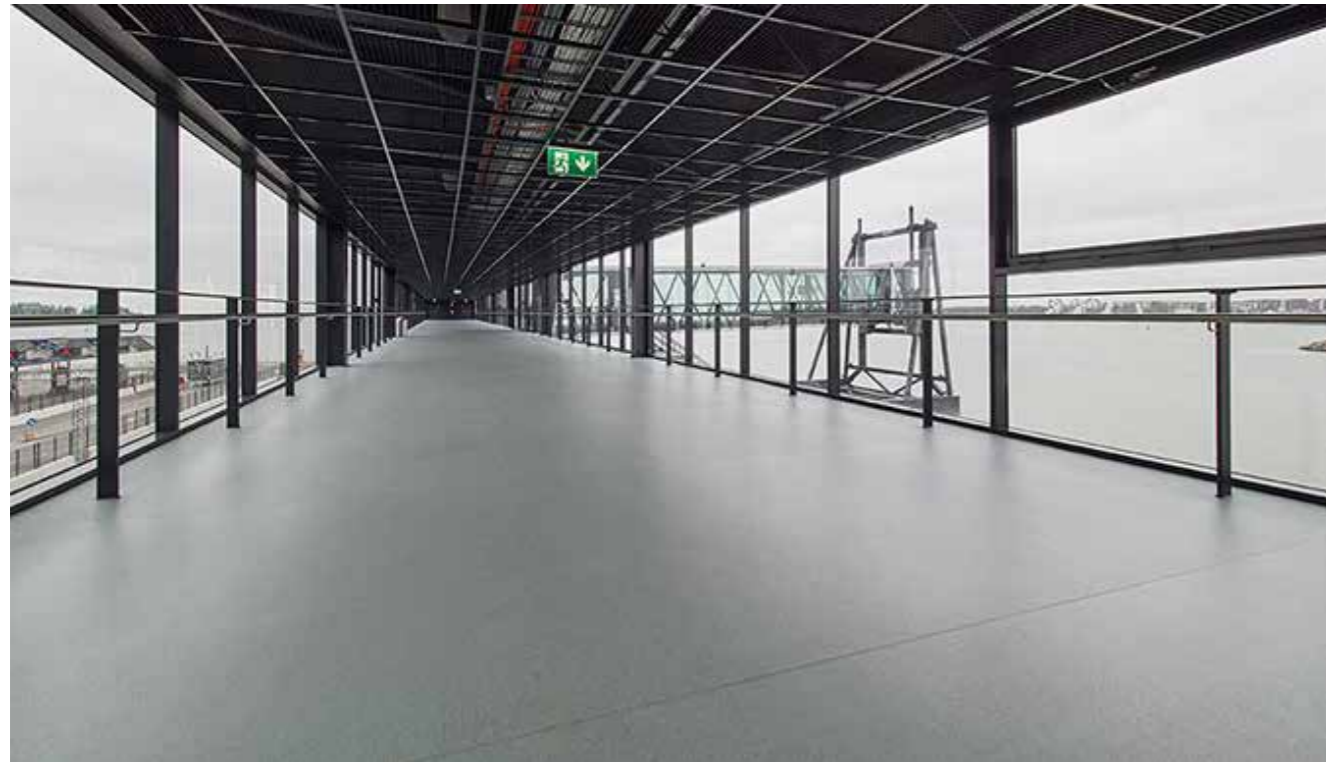

Floors - Safety

Altro Reliance 25

Application areas:

- Entrances, corridors, communal areas
- Sports changing rooms
- Laboratories
- Clinical areas
- Art rooms
- Laundries

Altro Reliance 25 gives you a palette of 27 colours for your toughest of areas. This robust safety flooring gives you design flexibility with the durability you would expect from our 2.5mm safety flooring range. It can cope with high levels of foot and wheeled traffic without compromising on slip resistance.

Combine with Altro Fortis wall protection system for your toughest areas.