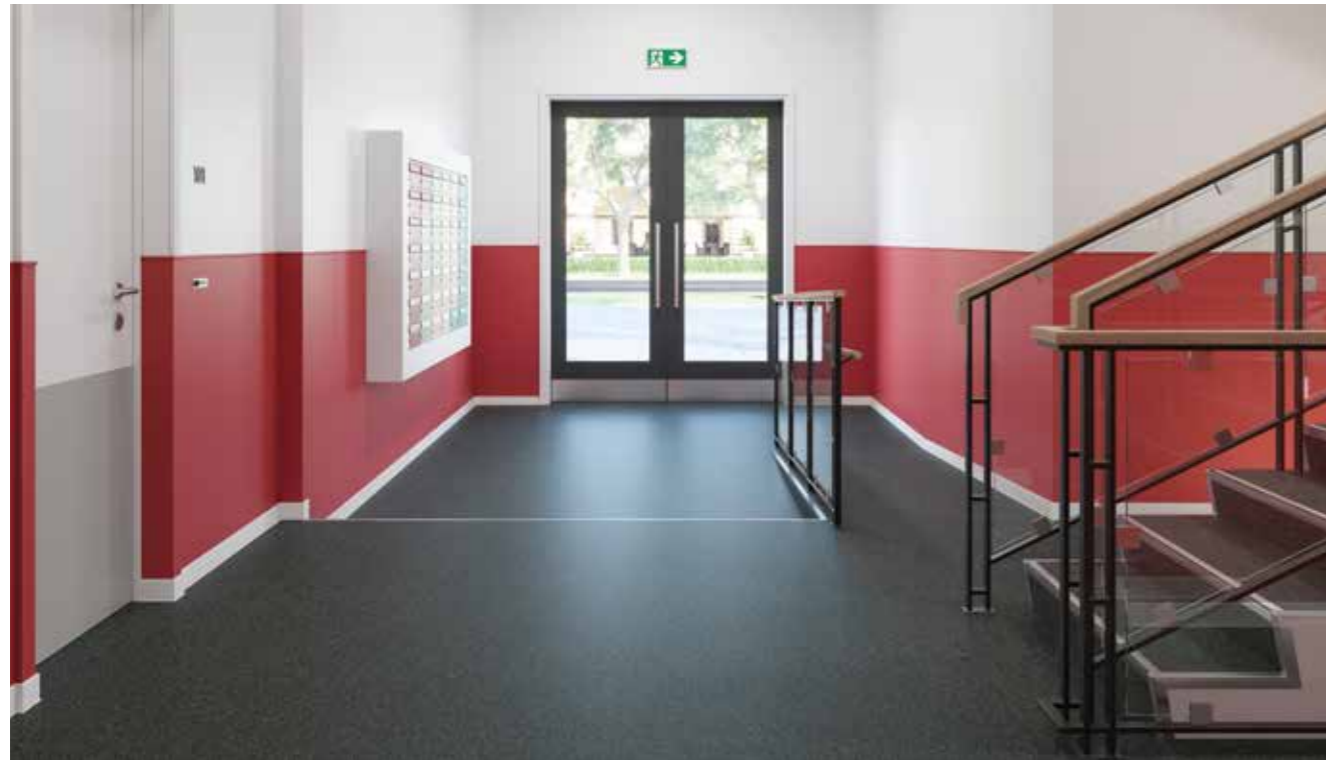

Walls

Altro Fortis Titanium

Application areas:

- Corridors, public areas
- Service areas
- Dry changing rooms
- Patient rooms

Altro Fortis Titanium is constructed from highly durable semi-rigid sheet, which is dense, impervious material, resistant to bumps. It features a lightly textured surface, which camouflages scuffs, keeping the wall area looking better for longer.

Available in 12 colours, including muted and vibrant shades, Altro Fortis Titanium matches many of the popular shades from the Altro Whiterock Satins hygienic wall sheet range. This offers flexibility when it comes to design, making it a versatile solution across a range of areas. Plus the colour runs throughout, reducing the visibility of knocks or scrapes. Bespoke colour options are also available to meet any specific requirements**.

With an impervious, easy-to-wipe surface, Altro Fortis Titanium improves cleanability.

** Conditions apply. Please contact us for more information.