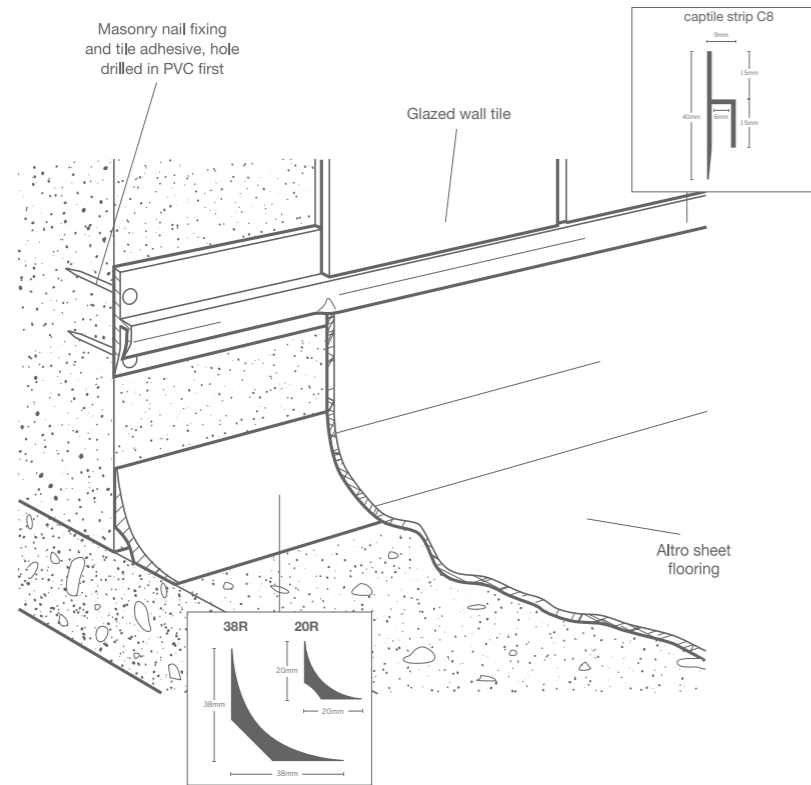

Technical drawings - Floors

Self-coved with cove former and captile strip C8 to wall tiles

D5/03/05