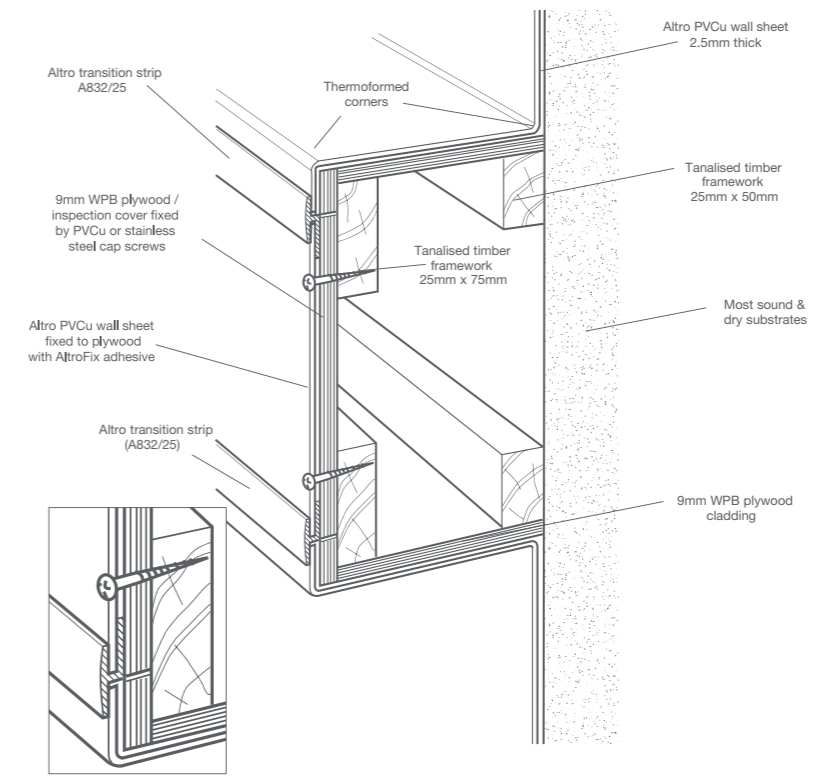

# Technical drawings - Walls

Altro wall system to boxing inspection cover detail

W3

Altro Whiterock hygienic PVCu wall system to Altro flooring for wet environments shower tray detail

WF4

Shower tray detail for dementia-friendly environments available at [www.altro.com](http://www.altro.com)