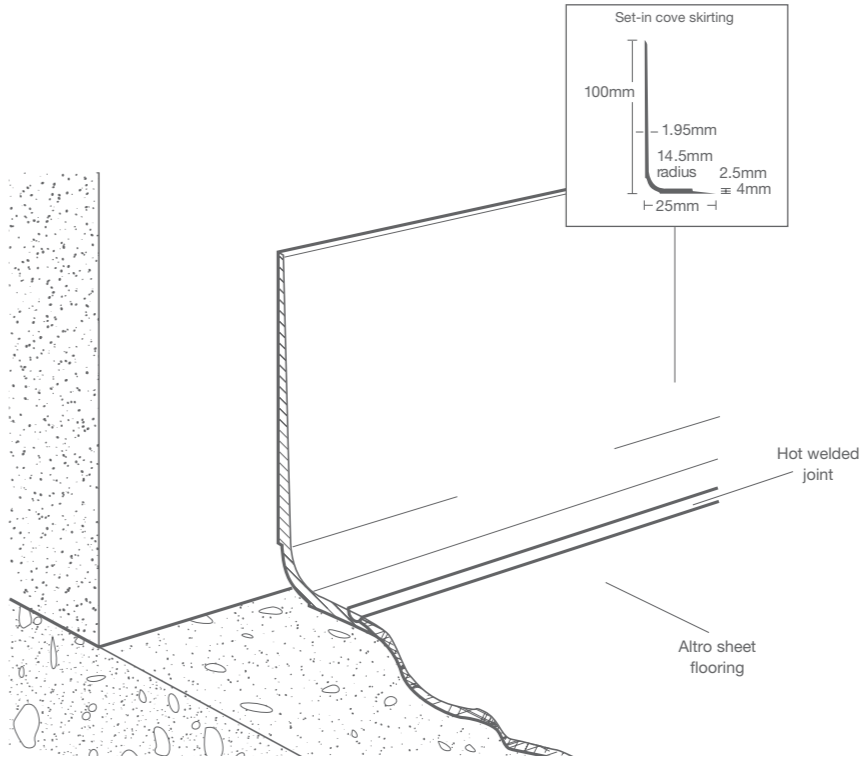

Self-covered with cove former and capping seal

Technical drawings - Floors

Set-in cove skirting

D3