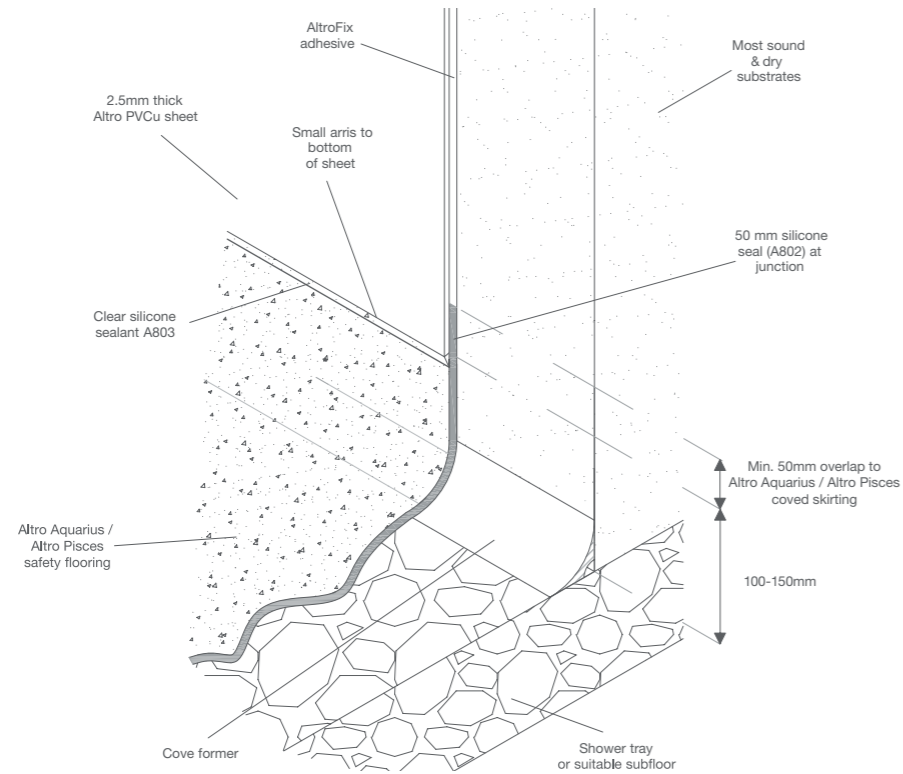

Technical drawings - Walls

Altro wall system to Altro resilient flooring overlap detail

WF4a

Altro wall system with corner protector fixing detail