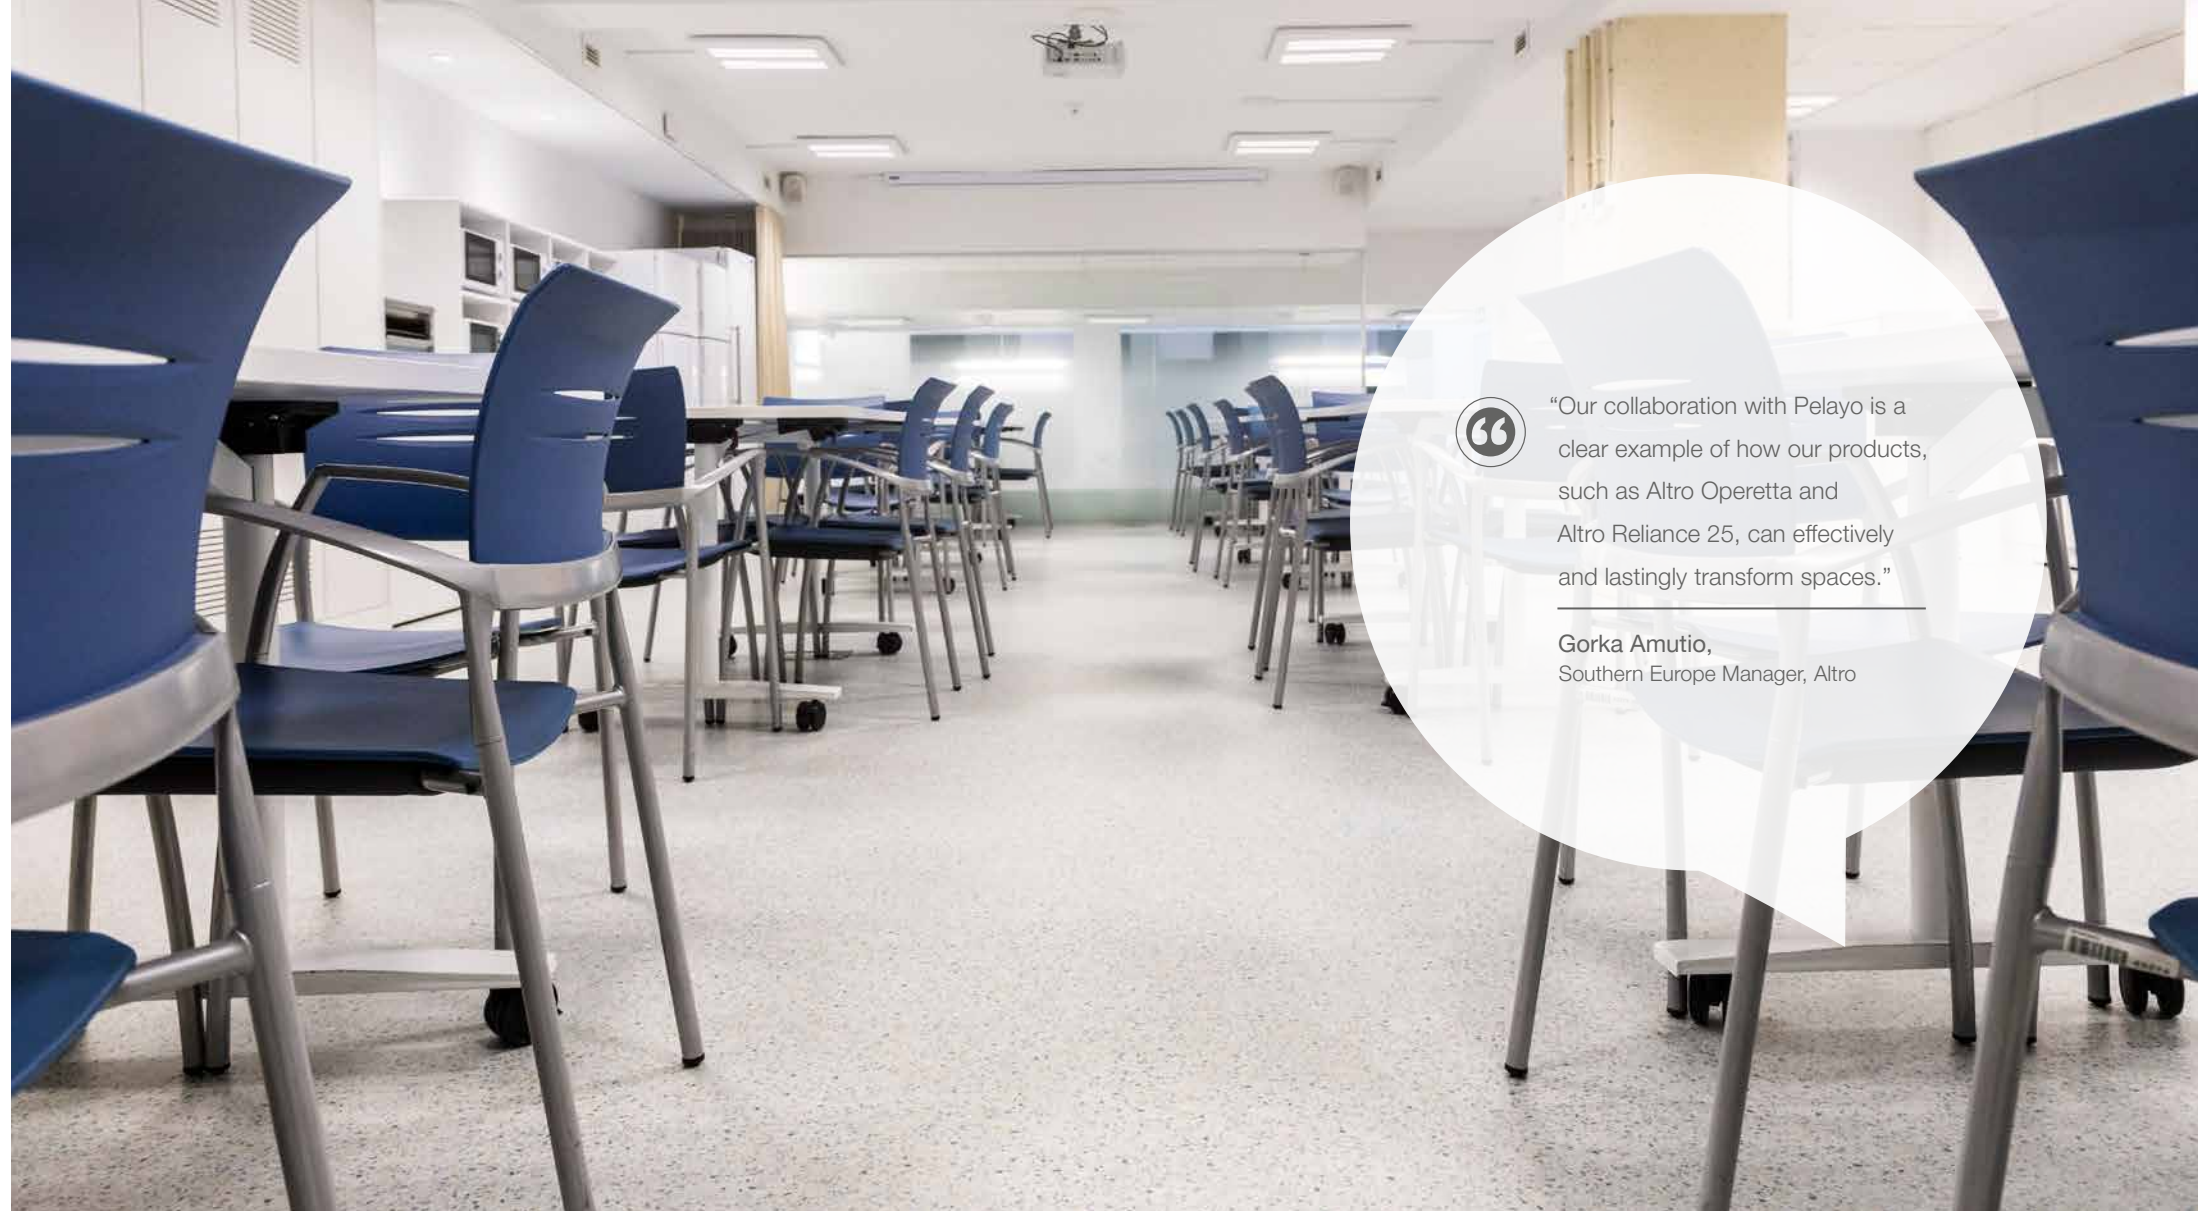

Pelayo Insurance, Spain

Pelayo Insurance selects Altro for office refurbishment

Issue

The offices of insurance company Pelayo, in Madrid, Spain, were in need of an update to their offices and main storage areas. The goal was to enhance the visual appeal of the staff dining area and the work environment in the warehouses, seeking floor and wall solutions that bring together style, safety and comfort.

Approach

Upon thorough review of the available options, two key Altro products were selected that best fit the unique requirements of each space. Altro Operetta was the choice for the dining areas, featuring an aesthetically pleasing terrazzo pattern, which offers not only a sleek, modern look but is also easy to clean and maintain. In the main warehouse, Altro Reliance 25 was chosen, designed to endure heavy weights with a thickness of 2.5mm, while maintaining slip-resistant qualities, providing comfort underfoot, and diminishing the chill from the concrete warehouse floor.

Solution

The introduction of the Altro floors has transformed the facilities. In the dining rooms, the terrazzo design of Altro Operetta has created a more welcoming and pleasant atmosphere for employees. In the warehouses, Altro Reliance 25 has significantly improved the safety and well-being of operators, reducing the risk of accidents and providing a safer working surface.

“Our collaboration with Pelayo is a clear example of how our products, such as Altro Operetta and Altro Reliance 25, can effectively and lastingly transform spaces.”

Gorka Amutio,
Southern Europe Manager, Altro