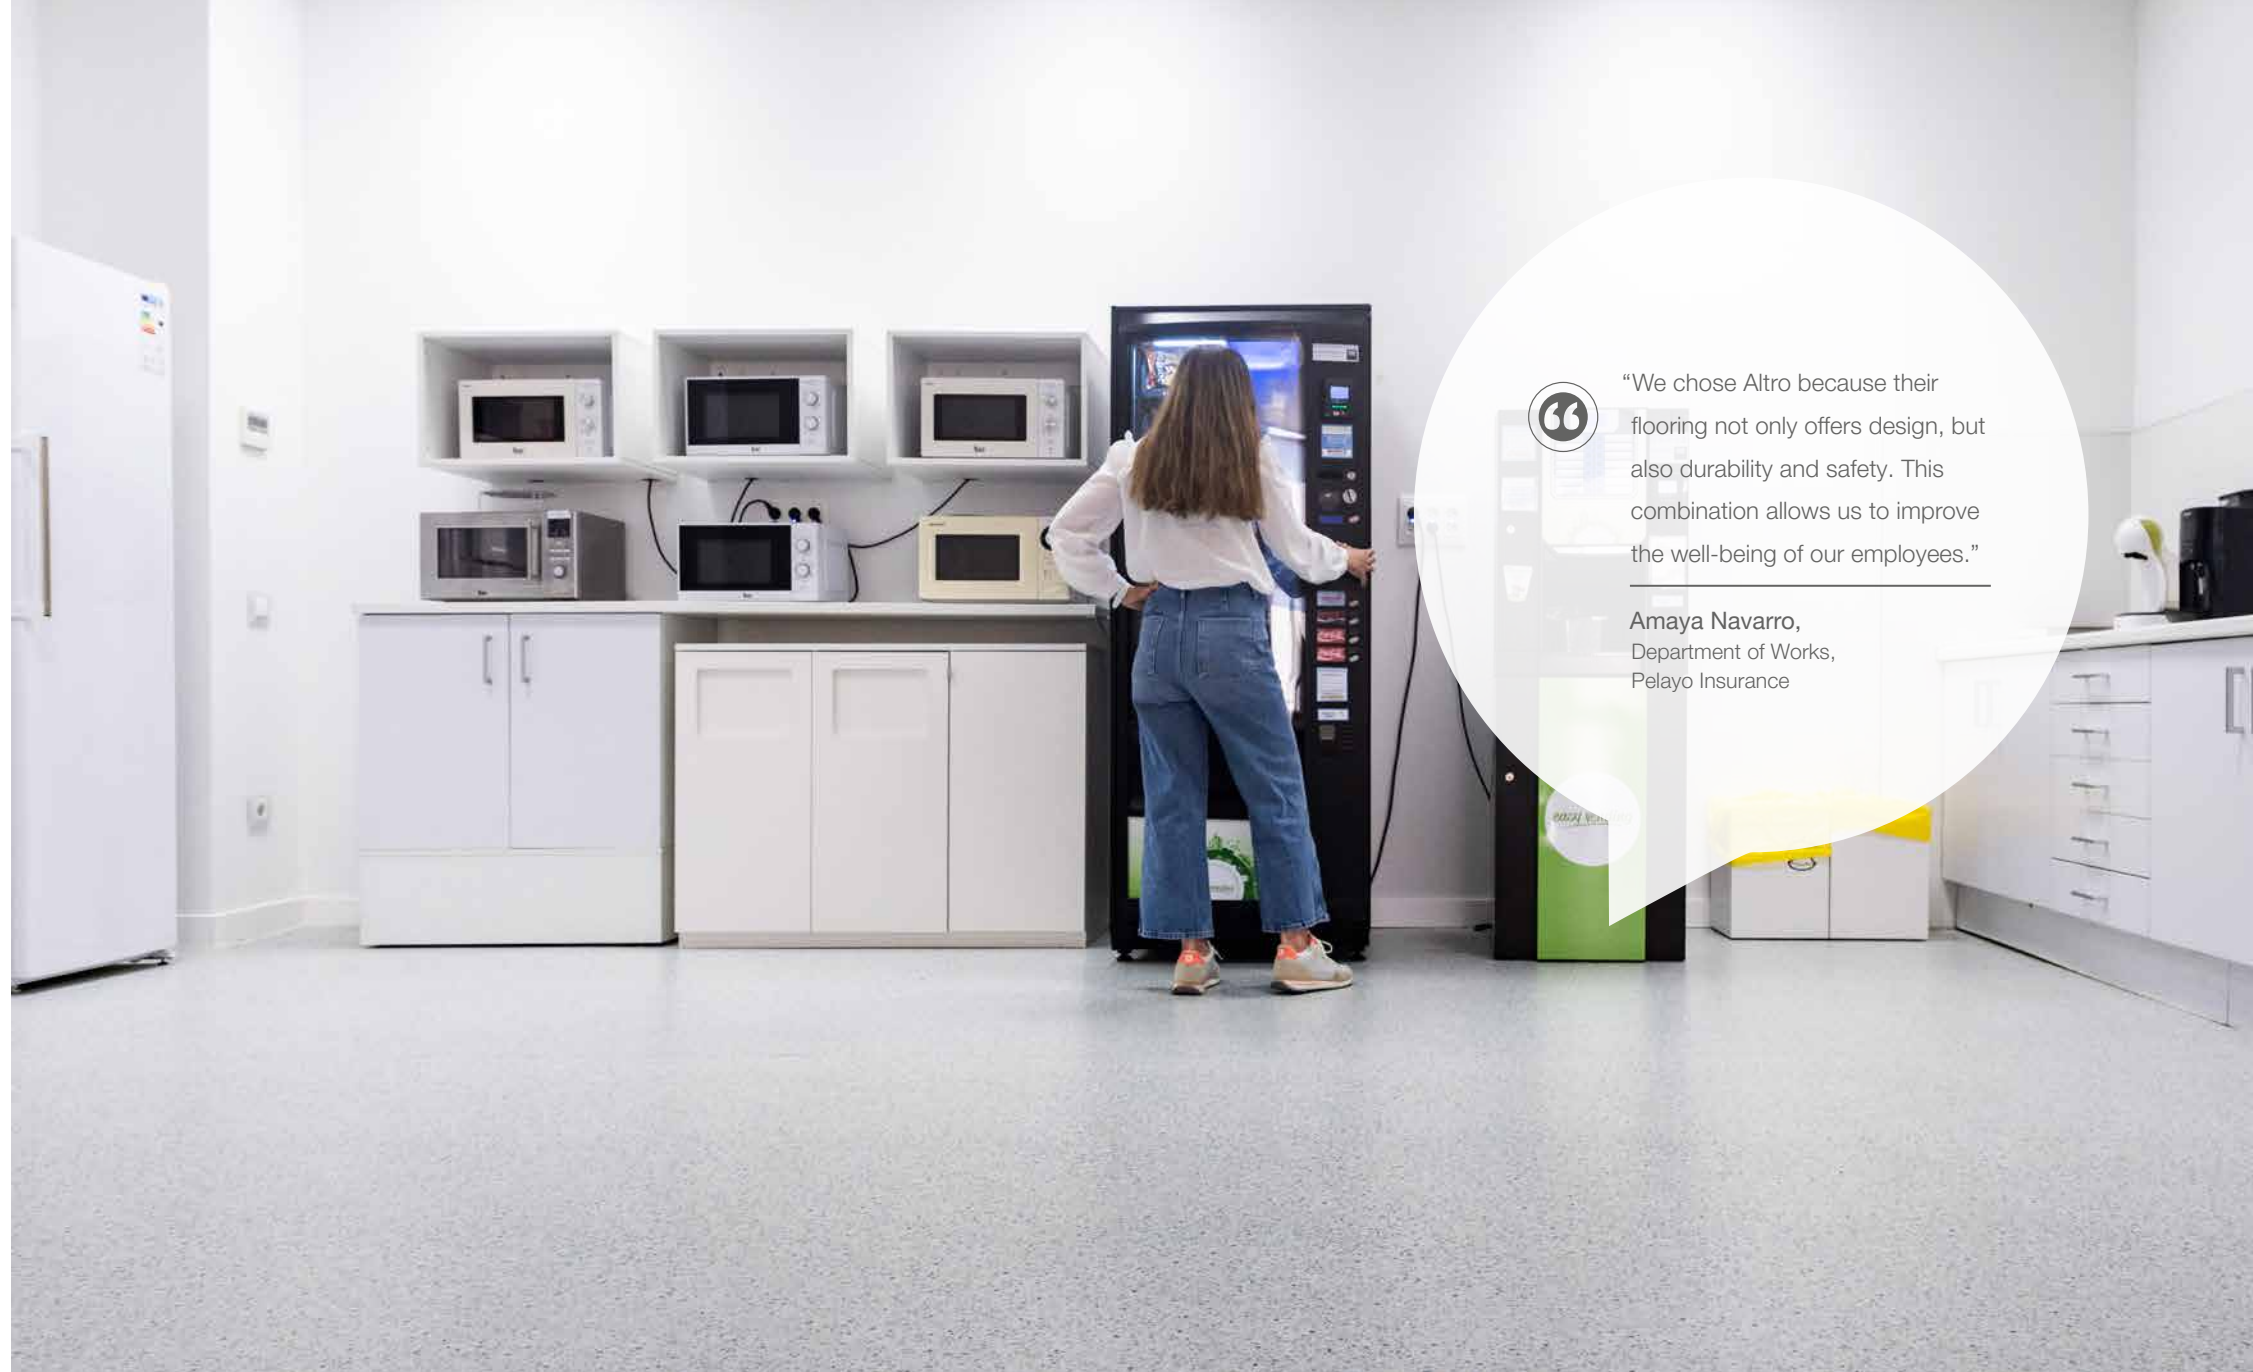

altro

Pelayo Insurance, Spain

Pelayo Insurance selects Altro for office refurbishment

“We chose Altro because their flooring not only offers design, but also durability and safety. This combination allows us to improve the well-being of our employees.”

Amaya Navarro,
Department of Works,
Pelayo Insurance