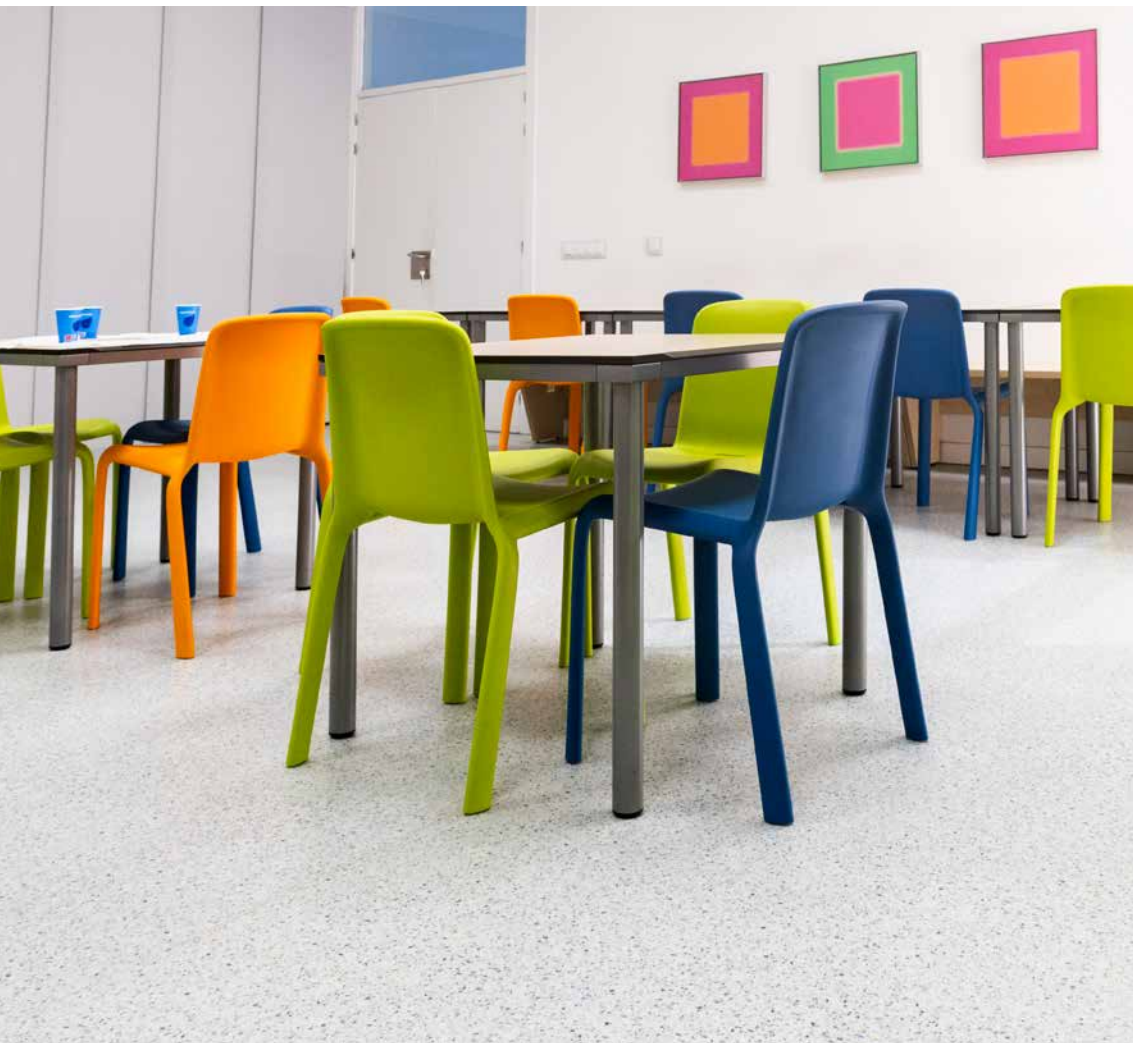

altro

Pelayo Insurance, Spain

Pelayo Insurance selects Altro for office refurbishment

“We chose Altro because their flooring not only offers design, but also durability and safety. This combination allows us to improve the well-being of our employees.”

Amaya Navarro,
Department of Works,
Pelayo Insurance

1

2

1. Altro Operetta™ | Beat

2. Altro Reliance™ 25 | Midnight