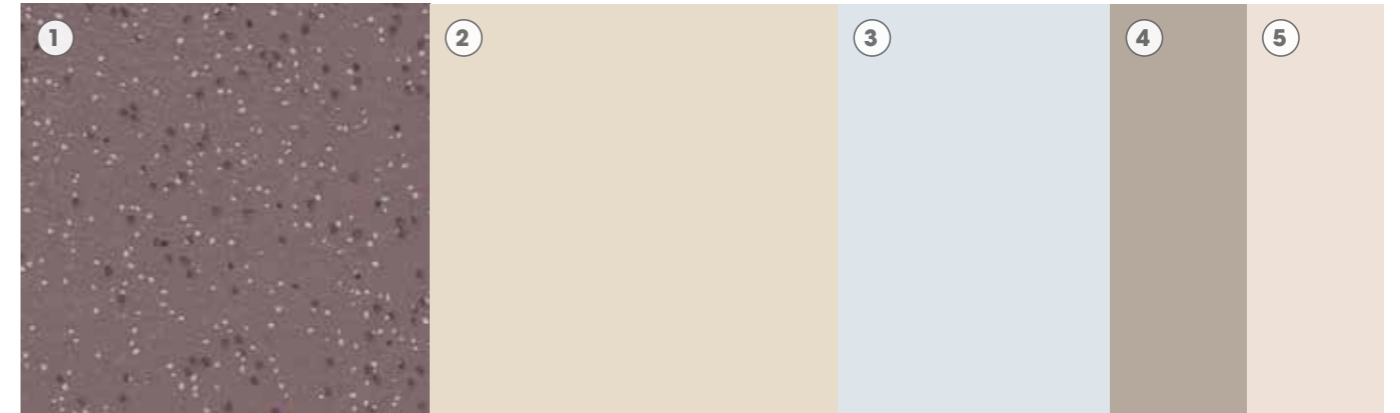

1. Altro Suprema | Zinnia | LRV 13, 2. Altro Whiterock Satins | Oyster | LRV 73, 3. Altro Whiterock Satins | Ice | LRV 80,
4. Altro Whiterock Satins | Fawn | LRV 41, 5. Altro Whiterock Satins | Blossom | LRV 77