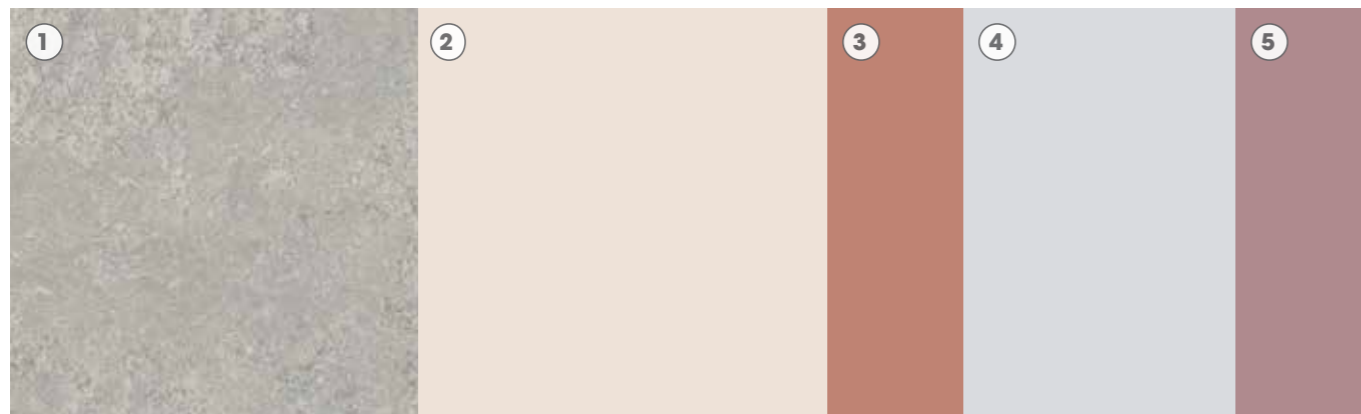

1. Altro Illustra adhesive-free | Cobble Stone | LRV 41, 2. Altro Whiterock Satins | Blossom | LRV 77,
3. Altro Whiterock Satins | Clay | LRV 29, 4. Altro Whiterock Satins | Cesco | LRV 72, 5. Altro Whiterock Satins | Blush | LRV 29