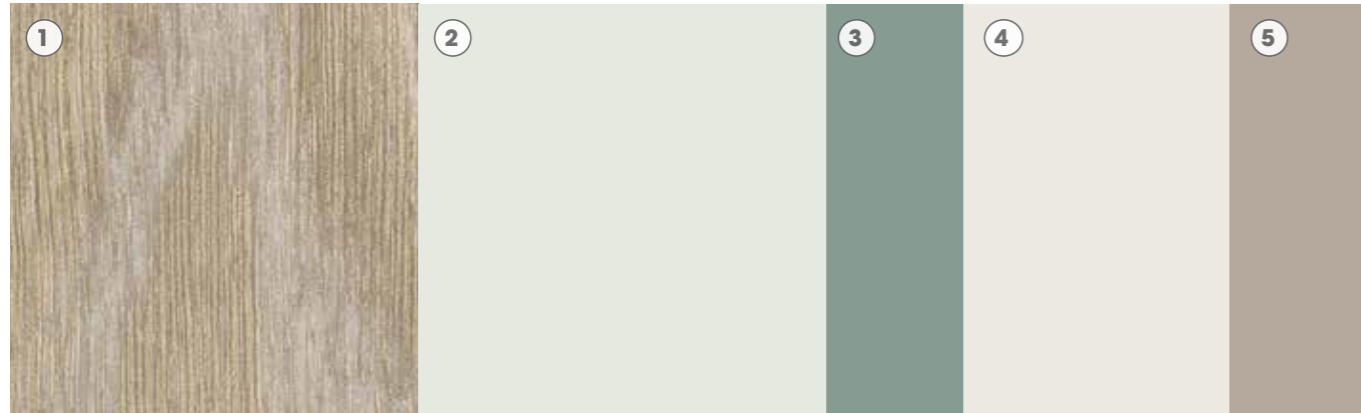

Colour combinations general areas

Here are some useful colour combinations to help you create beautiful, inclusive interiors. An LRV contrast of at least 30 points between floors and walls is recommended, with additional accent colours for zoning, splashbacks, or doors. We understand that every project is unique, assistance is available from your Altro Specification Consultant, to create a tailored scheme that meets the recommendations of The British Standards' code of practice (BS 8300-2:2018).

1. Altro Wood adhesive-free | Post Oak | LRV 30, 2. Altro Whiterock Satins | Spa | LRV 81,
3. Altro Whiterock Satins | Promenade | LRV 32, 4. Altro Whiterock Satins | Linen | LRV 81, 5. Altro Whiterock Satins | Fawn | LRV 41