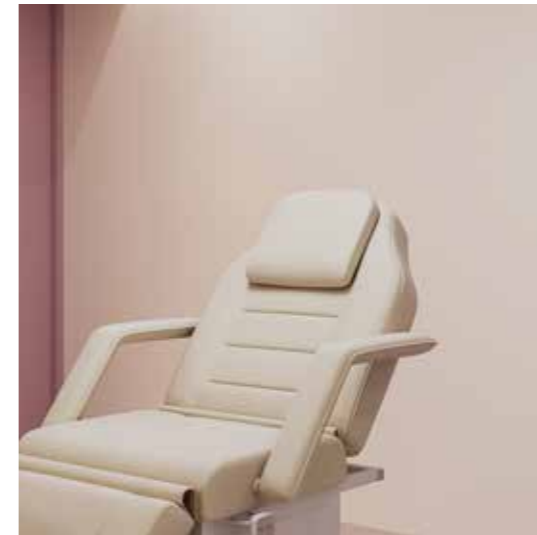

The perfect contrast

To create a visually impactful and balanced space, pair shades with the same undertone and complement them with contrasting colours that have similar Chroma values.