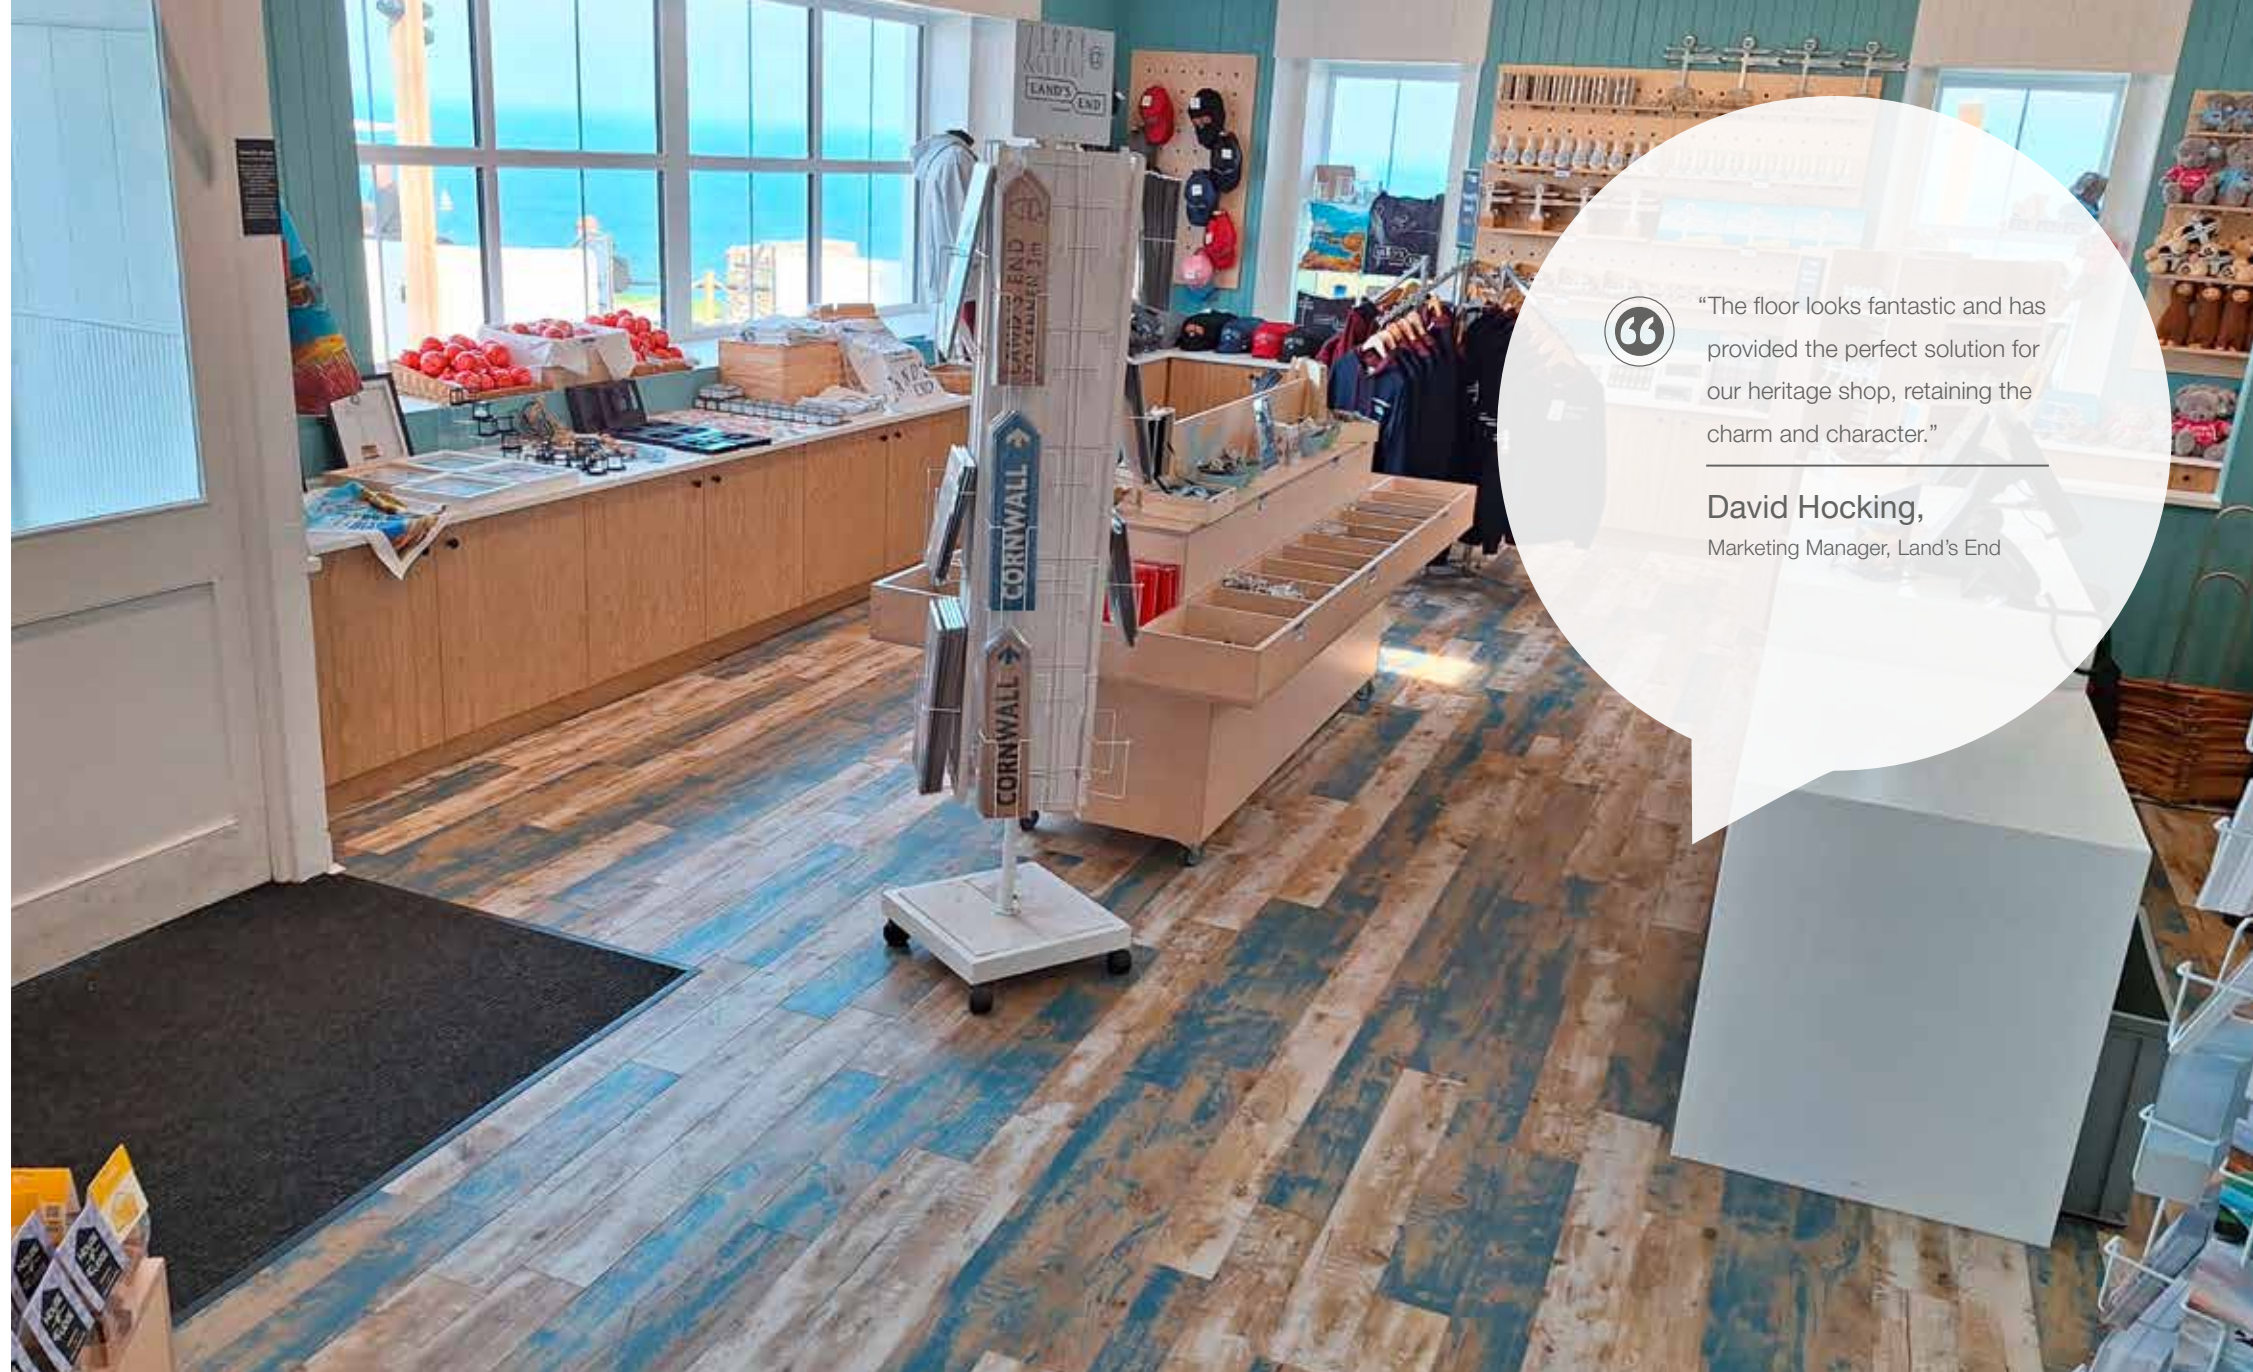

altro

Land's End Penwith House Signpost Shop, Cornwall

Altro Ensemble fits rustic theme of famous, historic shop

"The floor looks fantastic and has provided the perfect solution for our heritage shop, retaining the charm and character."

David Hocking,
Marketing Manager, Land's End

1

2

1. Altro Ensemble™ | Blue Vintage Timber

2. Altro Ensemble™ | White Vintage Timber

Land's End Penwith House Signpost Shop, Cornwall

Altro Ensemble fits rustic theme
of famous, historic shop

Penwith House, also known as 'The Signpost Shop' at Land's End is part of the attraction with thousands of visitors passing through the shop every year, purchasing a digital photo of themselves with the signpost and local souvenirs.

Approach

Undergoing a renovation, the shop required a durable floor that kept visitors safe from slips, was easy to keep clean, and fitted the historic nature of the building. Built in 1860, the shop also wanted to retain its rustic charm with a vintage, timber-effect floor that fitted the historic, nautical-themed interior.