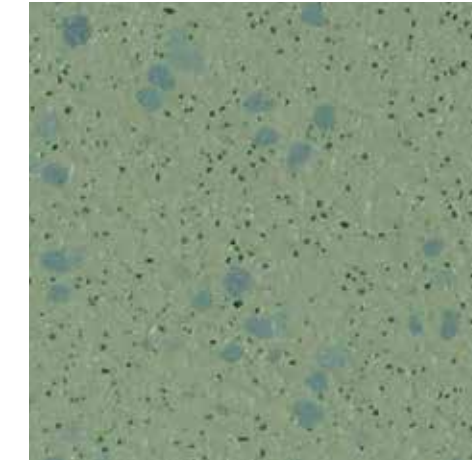

Newt | AQ2022 | LRV 10

Class 1b

Treefrog | AQI2003 | LRV 33

Gosling | AQI2023 | LRV 59

DSDC product accreditation rating key

class 1a

Finishes within this rating are plain and can be used indiscriminately.

That said, bear in mind the need to contrast flooring with walls, skirtings, doors / frames, furniture & sanitary ware.

Contrast is the key word.

We recommend a minimum contrast of 30 units LRV (Light Reflectance Value) between the critical surfaces mentioned above.

Finishes within this rating are semi-plain (minimal texture or fleck / and or minimum contrast between fleck / pattern, wood effect with no knots) and in general, can be used throughout.

DSDC product accreditation rating key

class 1b

Natural patterns such as timber and stone may be used in most areas due to their familiarity but with a degree of caution.

Bear in mind minimum contrast of 30 units LRV (Light Reflectance Value) between the critical surfaces mentioned above.