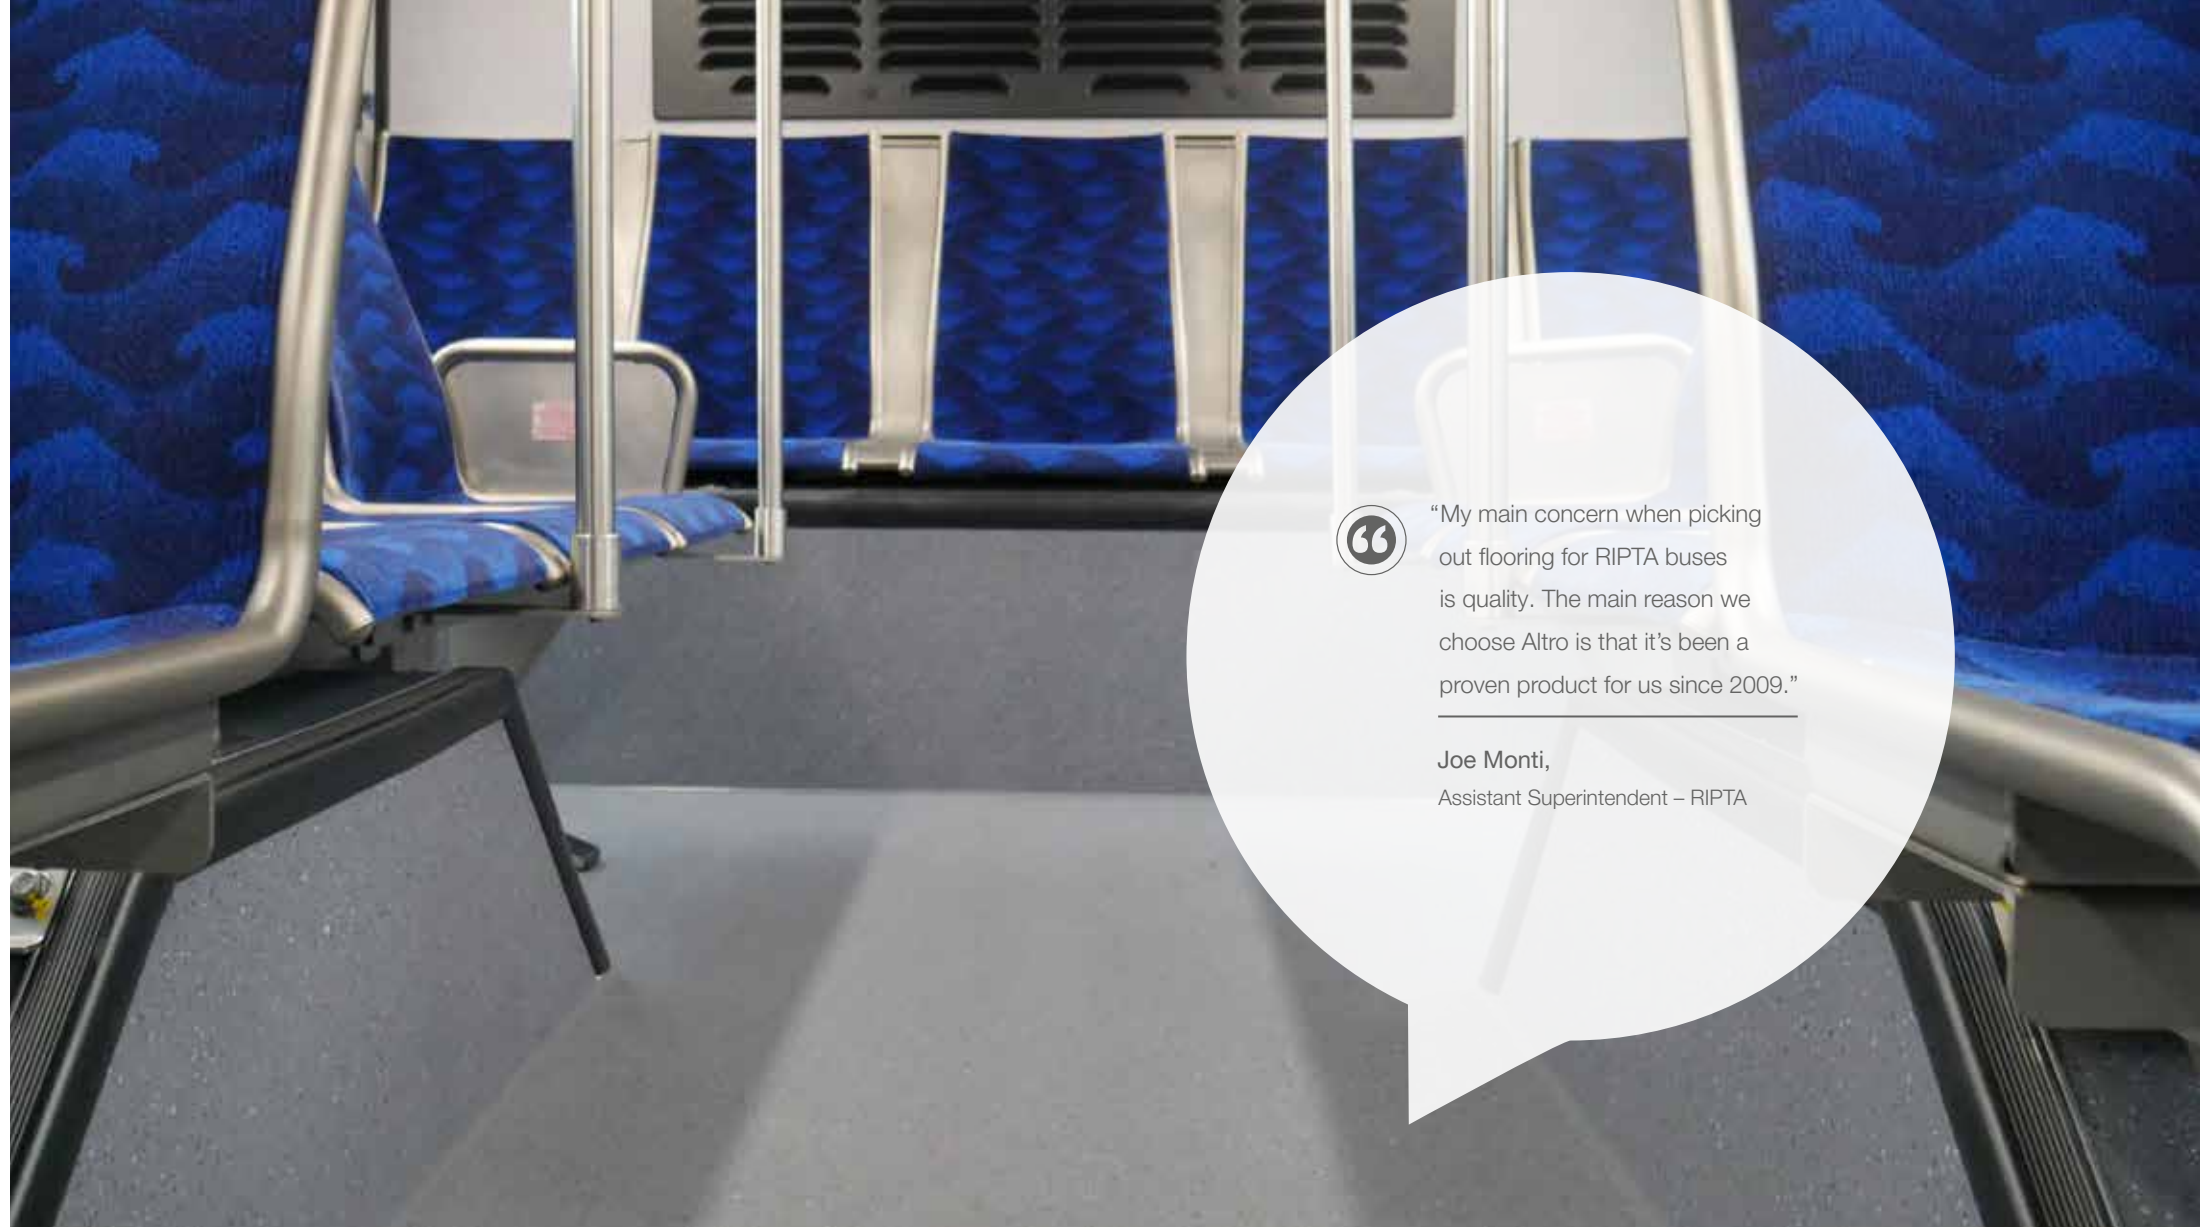

1

1. Altro Transflor Chroma

Rhode Island Public Transportation Authority

A decade of great service

Issue

The Rhode Island Public Transportation Authority (RIPTA) has operated public transport services from its facilities in Providence and New Port Rhode Island since 1964 (55 years). RIPTA's average daily ridership is 45,800 passengers per day so a quality, durable, slip resistant flooring is, to RIPTA, essential.

"We are a loyal customer because of the service that Paul Poziemski, our account manager, provides," says Joe Monti, Assistant Superintendent at RIPTA.

Solution

In this case, the perfect solution for RIPTA was heavy duty Altro Transflor Chroma in 2.7mm in Zeal. The tough formulation of Altro Transflor Chroma is more than strong enough to withstand the heavy traffic of a state-wide transit service, with a wide choice of colours to create an aesthetically pleasing travel environment.