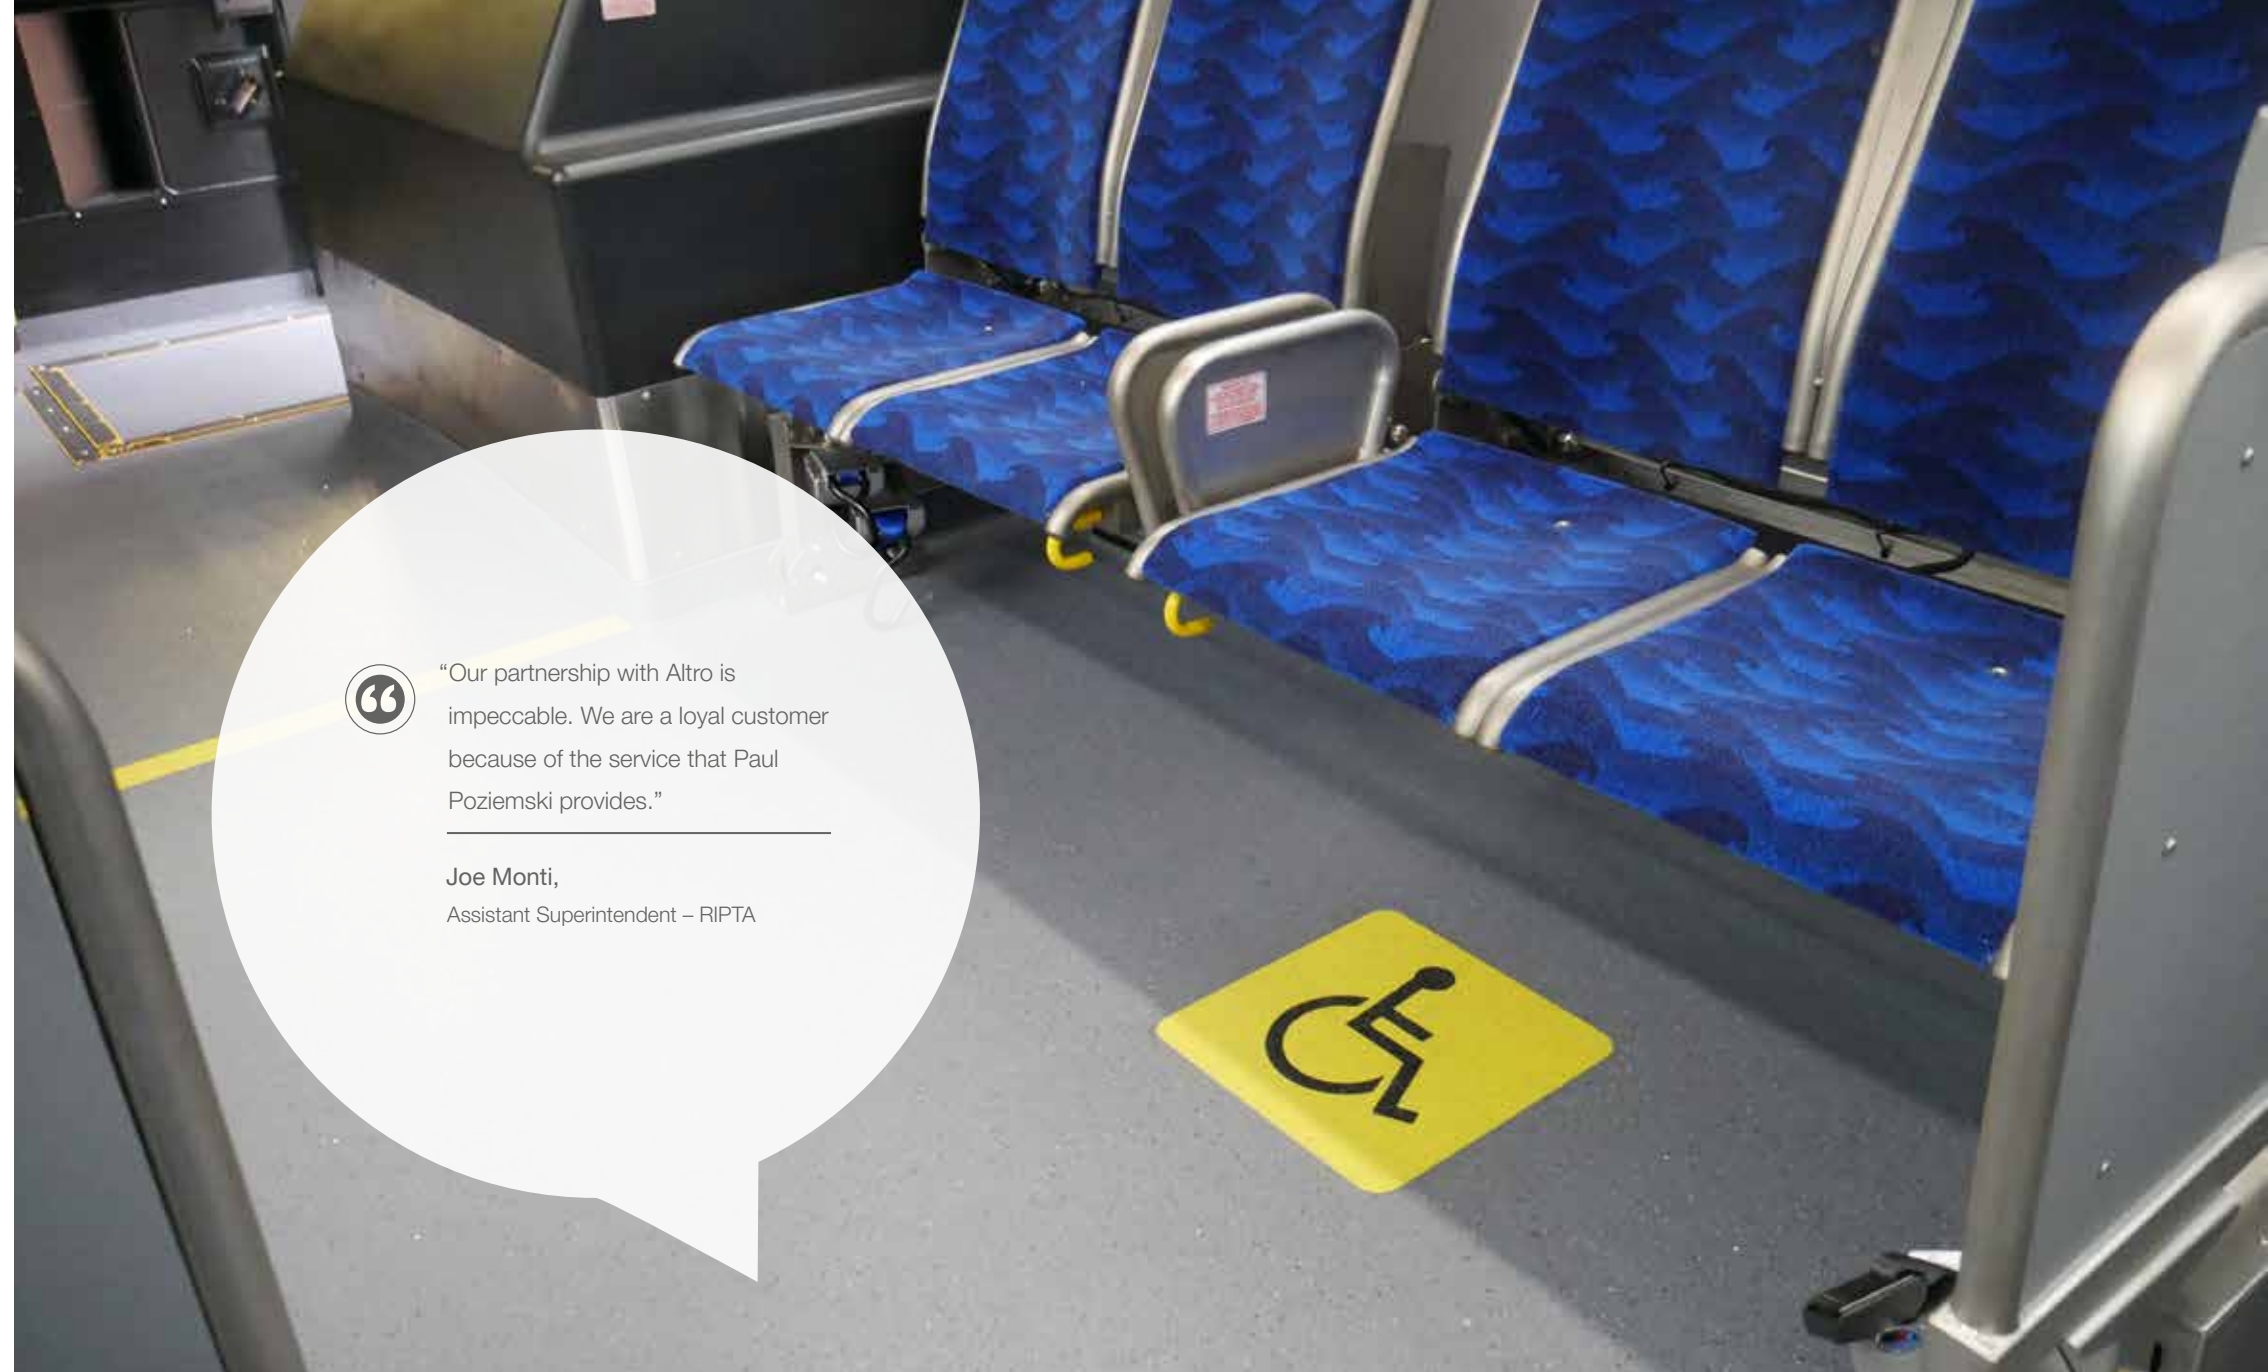

altro

Rhode Island Public Transportation Authority

A decade of great service

“Our partnership with Altro is impeccable. We are a loyal customer because of the service that Paul Poziemski provides.”

Joe Monti,
Assistant Superintendent – RIPTA